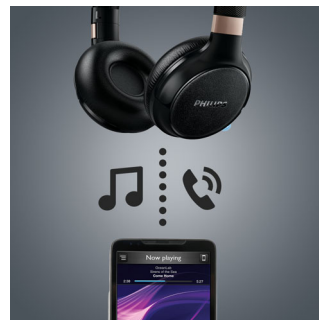

Digital Bass Boost

One-touch bass enhancement for a deep dynamic bass

Bluetooth technology

Pair your headphones with any Bluetooth device for crystal clear music enjoyment – wirelessly. Even when the batteries run out, your music enjoyment does not have to end. Simply plug in the cable and let the music play on.

Closed-back design

The closed-back design isolates your music from any external sounds, allowing you to enjoy all the fine details and rich bass of the original recording.

Easy NFC pairing

Auto wake-up device with a simple NFC one-tap pairing lets you connect your Bluetooth

headphones with any Bluetooth-enabled device – with just a single touch.

Smart touch controls

Smart touch controls are responsive and user-friendly, allowing for gesture controlled volume, forward, backward, play, pause and call answer.

Wireless music and calls

Simply pair your smart device with your headphones using Bluetooth and enjoy the freedom and pleasure of crystal clear music and phone calls – without the hassle of wires. Intuitive buttons let you have easy one-touch control of your music and incoming or outgoing calls.