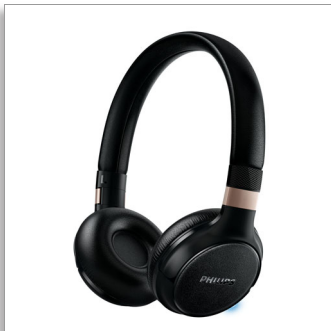

Philips
Wireless Bluetooth®
headphones

40mm drivers/closed-back

On-ear
Soft ear cushions

SHB9250

High resolution sound

with digital bass boost

The Philips SHB9250 with Bluetooth connectivity eliminates cables but not sound quality, delivering deep bass and pristine clarity. Easily switch from music to calls and enjoy comfort on the go, thanks to soft-cushioned earshells.

Powerful sound - wirelessly

- High Resolution audio reproduces music in its purest form
- 40mm neodymium drivers for deep bass and clear sound
- Closed-back design for optimized sound isolation
- One-touch bass enhancement for a deep dynamic bass

Make life more convenient

- Bluetooth technology for unwired freedom and convenience
- Wireless control and enjoyment of music and calls
- One-tap NFC connection for simple pairing
- Responsive and user-friendly smart touch controls
- Flat-folding design for easy storage on the go
- Multi-point plays music and calls on two devices at once
- Activate Siri and Google Now with a press on earcan button

40mm neodymium drivers for deep bass and clear sound

Adjustable earshells, headband

Your headphones are ergonomically designed to fit you perfectly, thanks to its adjustable earshells and headband – for true comfort and security on the go.