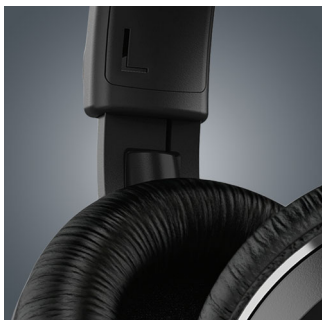

Comfortable for long use

- Adjustable earshells and headband for the perfect fit

PHILIPS

Wireless Bluetooth® headphones
40mm drivers/closed-back On-ear, Soft ear cushions

SHB9250/00

Highlights

40mm speaker drivers

40mm neodymium drivers for deep bass and clear sound

Adjustable earshells, headband

Your headphones are ergonomically designed to fit you perfectly, thanks to its adjustable earshells and headband – for true comfort and security on the go.