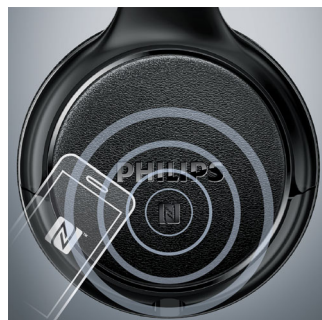

40mm neodymium drivers for deep bass and clear sound

Adjustable earshells, headband

Your headphones are ergonomically designed to fit you perfectly, thanks to its adjustable earshells and headband – for true comfort and security on the go.

Digital Bass Boost

One-touch bass enhancement for a deep dynamic bass

Bluetooth technology

Pair your headphones with any Bluetooth device for crystal clear music enjoyment – wirelessly. Even when the batteries run out, your music enjoyment does not have to end. Simply plug in the cable and let the music play on.

Closed-back design

The closed-back design isolates your music from any external sounds, allowing you to enjoy all the fine details and rich bass of the original recording.

Easy NFC pairing

Auto wake-up device with a simple NFC one-tap pairing lets you connect your Bluetooth

headphones with any Bluetooth-enabled device – with just a single touch.

Smart touch controls

Smart touch controls are responsive and user-friendly, allowing for gesture controlled volume, forward, backward, play, pause and call answer.