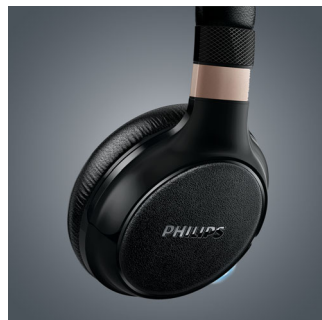

Digital Bass Boost

One-touch bass enhancement for a deep dynamic bass

Bluetooth technology

Pair your headphones with any Bluetooth device for crystal clear music enjoyment – wirelessly. Even when the batteries run out, your music enjoyment does not have to end. Simply plug in the cable and let the music play on.

Closed-back design

The closed-back design isolates your music from any external sounds, allowing you to enjoy all the fine details and rich bass of the original recording.

Easy NFC pairing

Auto wake-up device with a simple NFC one-tap pairing lets you connect your Bluetooth