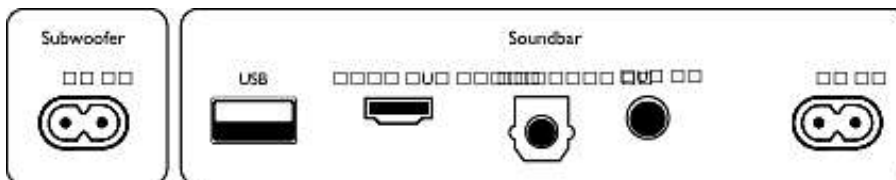

- Tare weight: 7.22 kg
- Tare weight: 15.917 lb

Convenience

- EasyLink (HDMI-CEC): Audio Return Channel, Automatic audio input mapping, One touch standby
- Remote Control
- Night mode: No

Compatibility

- Smartphone/tablet APP control: No

Power

- Standby power consumption: $\leq 2\text{W}$
- Subwoofer power consumption: 117 W
- Main unit power consumption: 84 W
- Main unit power supply: 100-240V AC, 50/60 Hz
- Subwoofer power supply: 100-240V AC, 50/60 Hz
- Auto standby

Packaging dimensions

- Height: 23 cm
- Packaging type: Box
- Width: 87.5 cm
- Depth: 42.5 cm
- Height: 9.1 inch
- Number of products included: 1
- Width: 34.4 inch
- Gross weight: 12.81 kg
- Depth: 16.7 inch
- Nett weight: 10.09 kg
- Gross weight: 28.241 lb
- Nett weight: 22.244 lb
- Tare weight: 2.72 kg
- Tare weight: 5.997 lb
- UPC: 8 40063 20166 8

Accessories

- Included accessories: 1 x CR2025 Battery, Remote Control, Power cord, Wall mount bracket, Quick start guide, World Wide Warranty leaflet

Design

- Color: Black
- Wall mountable

Dimensions

- Main Unit (W x H x D): 800 x 95 x 64.7 mm
- Main Unit Weight: 2.27 kg

- Subwoofer (W x H x D): 380 x 280 x 190 mm
- Subwoofer Weight: 7.57 kg

Video

- 3D pass-through: No

Issue date 2024-04-13

Version: 4.1.2

UPC: 8 40063 20166 8

© 2024 Koninklijke Philips N.V.
All Rights reserved.

Specifications are subject to change without notice.
Trademarks are the property of Koninklijke Philips N.V.
or their respective owners.

www.philips.com