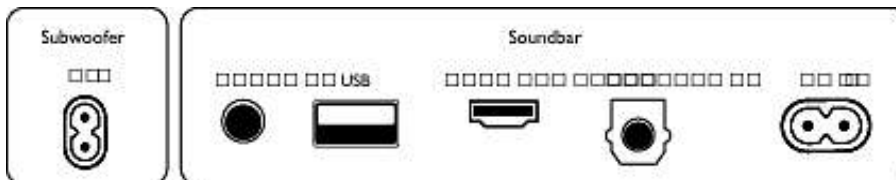

Accessories

- Included accessories: Power cord, Remote Control (with battery), Wall mount bracket, Quick start guide, World Wide Warranty leaflet

Design

- Color: Black
- Wall mountable

Dimensions

- Main Unit (W x H x D): 800 x 65 x 106 mm
- Main Unit Weight: 2.1 kg
- Subwoofer (W x H x D): 150 x 400 x 300 mm
- Subwoofer Weight: 4.74 kg