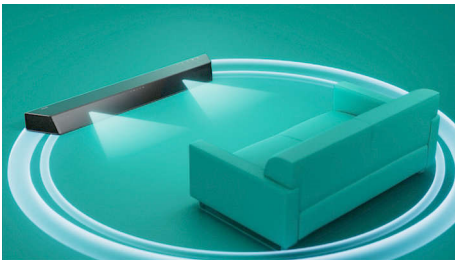

- Distinctive geometric design. Easy placement
- Operate via touch controls on soundbar
- Philips Easylink for convenient control
- Place on your TV table, the wall, or any flat surface

Connectivity and convenience

PHILIPS

Highlights

2.1 channels. 8" subwoofer

This soundbar's 2.1 channels and wirelessly connecting, 8" subwoofer put you in the center of the action, surrounding you in rich and virtual surround sound no matter what you're watching or listening to. Pick out every detail and lose yourself in the mix!

Dolby Digital Plus

Virtualize the cinema experience in your home. This soundbar utilizes Dolby Digital Plus technology to immerse you in waves of virtual surround sound. Crystal clarity and great detail mean you can engage with your media like never before.