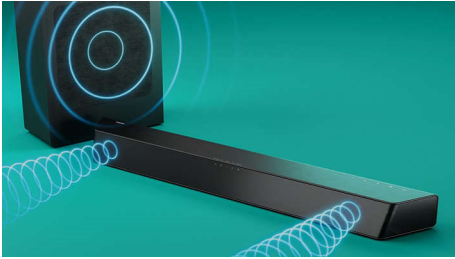

Philips
Soundbar 2.1 with wireless
subwoofer

520W Max

2.1 CH wireless subwoofer
Dolby Digital Plus
HDMI ARC

TAB7207

Rich sound for every detail

This fantastic 2.1 channel soundbar with wirelessly connecting subwoofer brings true cinema sound into your living room. Dolby Digital Plus delivers incredible surround sound and two extra tweeters let you widen the soundstage even further.

- Distinctive geometric design. Easy placement
- Operate via touch controls on soundbar
- Philips Easylink for convenient control
- Place on your TV table, the wall, or any flat surface

Connectivity and convenience

- Stadium EQ Mode. Bring the stadium home
- Conveniently connect all of your favourite sources
- Connect via HDMI ARC, Optical in, BT, Audio in or USB
- HDMI ARC. Control the soundbar with your TV remote
- Roku TV Ready™. Simple setup. One remote. Quick settings.

PHILIPS

Highlights

2.1 channels. 8" subwoofer

This soundbar's 2.1 channels and wirelessly connecting, 8" subwoofer put you in the center of the action, surrounding you in rich and virtual surround sound no matter what you're watching or listening to. Pick out every detail and lose yourself in the mix!