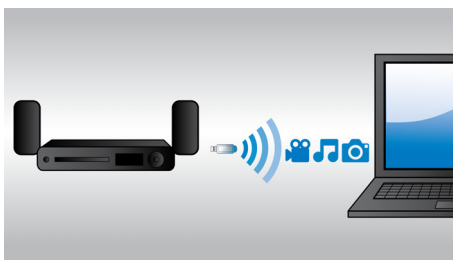

Simply enjoy all your entertainment

- Full HD 3D Blu-ray for a truly immersive 3D movie experience
- Built-in WiFi to enjoy your connected media wirelessly
- Bluetooth wireless music streaming from your music devices
- RMVB video playback
- Karaoke for endless singing entertainment at home

PHILIPS

Highlights

Crystal Clear Sound

Crystal Clear Sound for super clarity and realism

1000W RMS power

1000W RMS power delivers great sound for movies and music

Full HD 3D Blu-ray

Be enthralled by 3D movies in your own living room on a Full HD 3D TV. Active 3D uses the latest generation of fast switching displays for real life depth and realism in full 1080x1920 HD resolution. By watching these images through special glasses with right and left lenses that are timed to open and close in synchrony with alternating images, the full HD 3D viewing experience is created in your home cinema. Premium 3D movie releases on Blu-ray offer a wide, high quality selection of content. Blu-ray also delivers uncompressed surround sound for an unbelievably real audio experience.

Built-in WiFi

Thanks to built-in WiFi, by simply connecting your home theater directly to your home network, you can experience a rich selection

of popular online services. You can enjoy some of the best websites offering movies, pictures, infotainment and other online contents tailored to fit your TV screen.