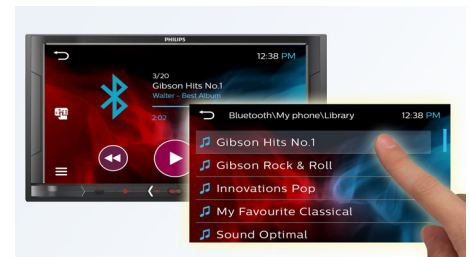

- High resolution display with WVGA LCD panel
- Perfect-fit 2.0 DIN chassis design
- Rear-view camera ready

PHILIPS

Highlights

Music Zone

Philips' innovative Music Zone technology lets the driver and the passengers enjoy their music with more vivid spatial effect, just as the artist intended it to be heard. Users can easily switch the music listening zones from the driver to the passengers and back again to get the best sonic focus in the car. A dedicated zone control button provides three pre-defined settings - Left, Right and Front (and All) - so you can best match your listening needs easily and dynamically alone or with your passengers.

High resolution display

Philips CarStudio In-car AV system with high resolution display features a WVGA (800x480 pixels) LCD panel. Clear and bright, the display gives the sharpest view of the smart user interface and of video playback from various multimedia sources. It is also great for watching slideshows of your favorite photos. A selection of different backgrounds and color themes is provided, letting you create better ambience in your car.

available in the market and starts the charging process instantly when USB is connected.

7-band parametric equalizer

7-band parametric equalizer with 8 presets

Wireless Browse & Play

Never dig in your bag or your pocket for smartphone to start music playback. Access the music library on screen directly, hassle-free, thanks to Bluetooth & AVRCP1.5 supported on CE600BT. * Compatible with iOS and Android smartphone with Bluetooth & AVRCP1.3 or above.