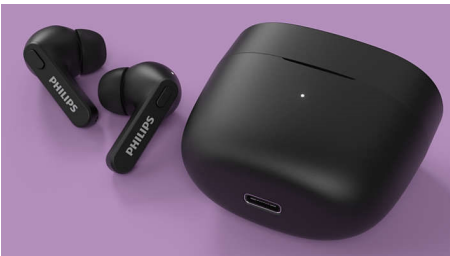

Super-small charging case

Hit the road with multiple charges in your pocket. You get up to 6 hours play time from a single charge, plus 12 extra hours from a fully

charged case. A short 15-minute charge in the case gives you an hour of play time. A full charge of the case takes 2 hours via USB-C.

Secure, comfortable in-ear fit

You get real comfort thanks to soft, interchangeable silicone ear-tip covers. The ear-tips on each earbud insert securely into your ear canal, creating a perfect seal that diminishes external noise. The 'hockey stick' form factor keeps each earbud secure.