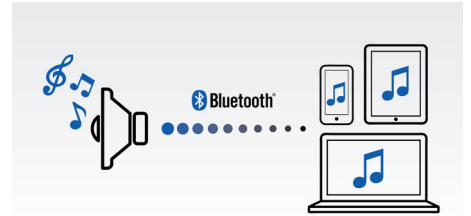

Wireless music streaming

Bluetooth is a short range wireless communication technology that is both robust and energy-efficient. The technology allows easy wireless connection to iPod/iPhone/iPad or other Bluetooth devices, such as smartphones, tablets or even laptops. So you can enjoy your favorite music, sound from video or game wireless on this speaker easily.