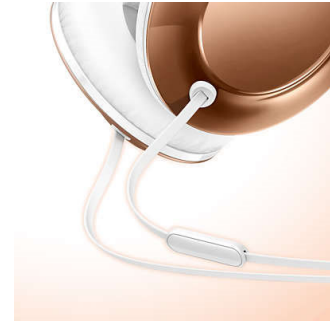

- High power 32-mm (1.3") speaker drivers for clear sound
- Over-ear design reduces ambient noise

True comfort

- Ultralight and super slim design
- Soft ear cushions allow for long-wearing comfort

PHILIPS

Headphones with mic
32-mm drivers/closed-back Over-ear, Soft ear cushions, Compact folding

SHL4805RG/00

Highlights

Clear sound

High-power 32-mm (1.3") tilted drivers reproduce clear, crisp sound and deep, rich bass.

Hands-free calls

The easy-to-use remote control allows you to play/pause tracks and answer calls with a simple push of a button.

Tangle-free cable

A flat cable keeps your headphones tangle free, while added strain relief ensures cable durability.

Compact folding

Flat and compact folding for easy portability.

Lightweight comfort

Ultralight and super slim for complete comfort on the move.

Minimal and sleek

The slimline design of the headband and metallic oval earshells create an iconic silky smooth form.