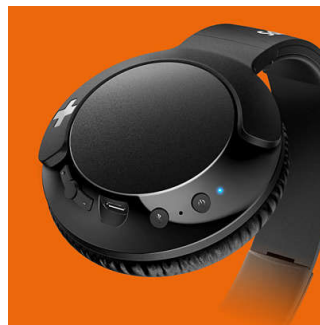

PHILIPS

Bluetooth Headset
40mm drivers/closed-back Over-ear, Soft ear cushions, Compact folding

SHB3175BK/00

Highlights

40 mm speakers

40mm Neodymium speakers that produce big bold bass

Adjustable earshells/ handband

A swivel earshells design and adjustable headband makes it a great fit for everyone.

Big, bold bass

Powerful bass to upgrade your listening enjoyment. Don't get fooled by its sleek design as the specially designed bass vent and specially tuned drivers produces ultra-low end frequencies that gives the headphones the unique Bass+ sound signature. Separate

acoustic volume is used to make sure high consistency bass performance in every production.

Bluetooth

Easily pair your headphones with any Bluetooth device for wireless music.

Button controls

Button controls on the right ear shell enable you to control music and calls with a press.