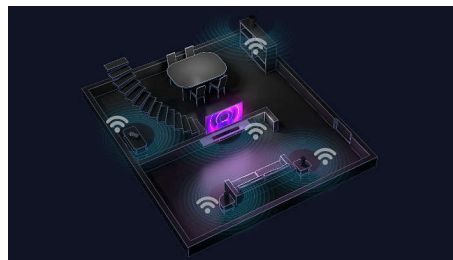

Stunning sound. Rich deep bass

This soundbar creates a breathtaking sound experience. 5.1.2 channels fill any room with rich, deep soundtracks, thunderous effects and sparkling dialogue. The wireless subwoofer adds impact to every explosion and every beat.

Play-Fi. Multi-room and more

Easy Play-Fi compatibility will make this soundbar the star of your multi-room set-up. You can sync Play-Fi-compatible speakers for multi-room audio or even create a true surround-sound system—all via the Philips Sound app or the Play-Fi app.