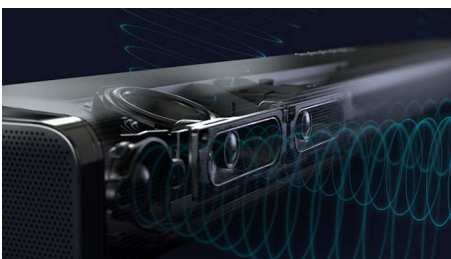

Dolby Atmos and Dolby Surround

Get the full Dolby Atmos experience from this soundbar's up-firing speakers. Your favourite movies and shows will sound breathtakingly realistic as sound flows above and around you.

If you're watching non-Atmos content, the soundbar switches to Dolby Surround.

IMAX Enhanced

This powerful soundbar is certified IMAX Enhanced, which means that it's capable of delivering an audio experience that truly takes you to another world. The 240 W subwoofer looks great freestanding and the soundbar itself has a low profile for simple placement.