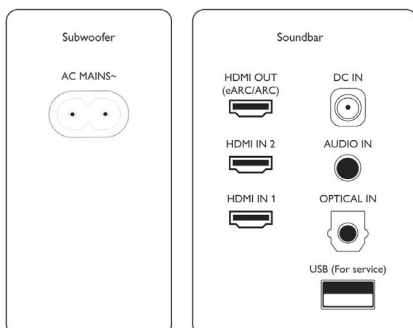

Supported Audio Formats

- HDMI ARC/eARC: Dolby Atmos®, Dolby Digital, Dolby Digital EX, Dolby Digital plus, Dolby TrueHD, DTS, DTS 96/24, DTS Digital Surround (5.1-ch), DTS:X, DTS-ES, DTS-HD High Resolution Audio, DTS-HD Master Audio
- Play-Fi: AIFF, FLAC, MP3, WAV, MPEG4 AAC,

MPEG4 M4A

- Bluetooth: SBC
- HDMI IN1/IN2: Dolby Atmos®, Dolby Digital, Dolby Digital plus, Dolby TrueHD, Dolby Digital EX, DTS, DTS 96/24, DTS Digital Surround (5.1-ch), DTS:X, DTS-ES, DTS-HD High Resolution Audio, DTS-HD Master Audio
- Optical: Dolby Digital, LPCM 2ch

Outer Carton

- Length: 116.5 cm
- Number of consumer packages: 2
- Width: 53.5 cm
- Gross weight: 40.3 kg
- Height: 48 cm
- GTIN: 1 48 95229 11261 9
- Net weight: 27.74 kg
- Tare weight: 12.56 kg

Convenience

- Remote Control
- Night mode: No

Compatibility

- Smartphone/tablet APP control

Power

- Subwoofer Power supply: 220–240 V AC, 50/60 Hz
- Main unit power supply: 100-240 V AC, 50/60 Hz
- Subwoofer standby power: < 0.5 W
- Main unit standby power: < 0.5 W
- Auto standby

Packaging dimensions

- Height: 45.8 cm
- Packaging type: Box
- Width: 115 cm
- Depth: 40.5 cm
- Number of products included: 1
- EAN: 48 95229 11261 2
- Gross weight: 18.8 kg
- Net weight: 13.87 kg
- Tare weight: 4.93 kg

Accessories

- Included accessories: Remote Control (with battery), Power cord, Quick start guide, World Wide Warranty leaflet

Issue date 2024-04-13

Version: 19.2.3

EAN: 48 95229 11261 2

© 2024 Koninklijke Philips N.V.
All Rights reserved.

Specifications are subject to change without notice.
Trademarks are the property of Koninklijke Philips N.V.
or their respective owners.

www.philips.com