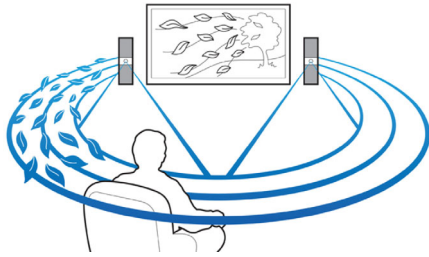

Highlights

Crystal Clear Sound

Crystal Clear Sound for super clarity and realism

1000W RMS power

1000W RMS power delivers great sound for movies and music

Full HD 3D Blu-ray

Be enthralled by 3D movies in your own living room on a Full HD 3D TV. Active 3D uses the latest generation of fast switching displays for real life depth and realism in full 1080x1920 HD resolution. By watching these images through special glasses with right and left lenses that are timed to open and close in synchrony with alternating images, the full HD 3D viewing experience is created in your home cinema. Premium 3D movie releases on Blu-ray offer a wide, high quality selection of content. Blu-ray also delivers uncompressed surround sound for an unbelievably real audio experience.