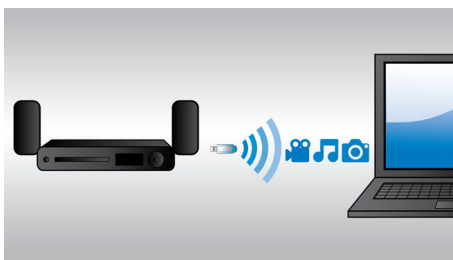

PHILIPS

Highlights

Crystal Clear Sound

Crystal Clear Sound for super clarity and realism

1000W RMS power

1000W RMS power delivers great sound for movies and music

Full HD 3D Blu-ray

Be enthralled by 3D movies in your own living room on a Full HD 3D TV. Active 3D uses the latest generation of fast switching displays for real life depth and realism in full 1080x1920 HD resolution. By watching these images through special glasses with right and left lenses that are timed to open and close in synchrony with alternating images, the full HD 3D viewing experience is created in your home cinema. Premium 3D movie releases on Blu-ray offer a wide, high quality selection of content. Blu-ray also delivers uncompressed surround sound for an unbelievably real audio experience.

Built-in WiFi

Thanks to built-in WiFi, by simply connecting your home theater directly to your home network, you can experience a rich selection

of popular online services. You can enjoy some of the best websites offering movies, pictures, infotainment and other online contents tailored to fit your TV screen.