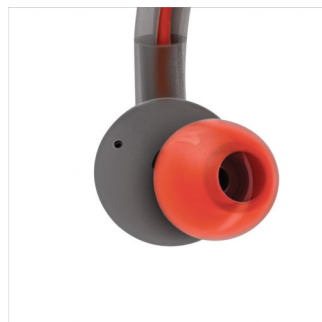

Powerful bass

There's nothing better than a solid groove to get you into your workout rhythm. With ActionFit headphones, your grooves are powered by superbly deep and dynamic bass that will boost any routine, letting you take it to a higher level.