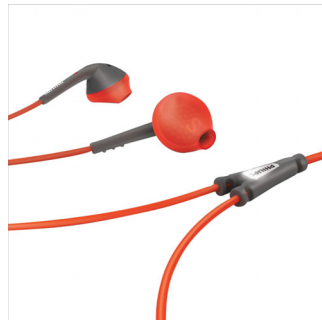

Kevlar-reinforced cable

Your ActionFit headphones are specially designed for durability and strength. Its Kevlar-coated cable is well protected against tearing and breaking, and can withstand extreme environments – and workouts.