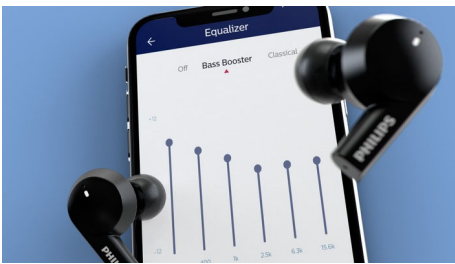

TAT5505BK/00

Highlights

Sleek design

These true wireless headphones don't just look great—they also let you hear your tunes better when you're on the move. Hybrid Active Noise Canceling reduces external noise, so there's less between you and your music. Awareness Mode lets you bring the world back in.

Philips Headphones app

Enhance the bass. Tone down the treble. The Philips Headphones app puts you in charge of the music you're listening to. Adjust levels yourself or choose from preset sound styles.