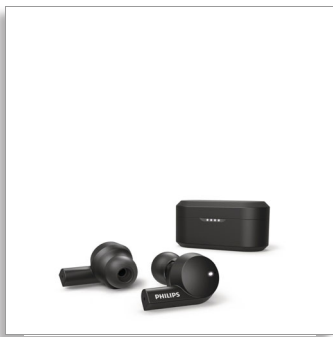

Philips
In-ear true wireless
headphones

8mm drivers/closed-back

Active Noise Canceling
Black
Bluetooth®

TAT5505BK

Your sound. Your style.

Music or calls, these sleek-looking true wireless headphones know how to perform. Active Noise Canceling tunes out background noise, and you can personalize the sound using the Philips Headphones app. Take an earbud out to pause the music.

Simply smart

- Sleek design and hybrid Active Noise Canceling
- IR sensor. Music pauses when you take an earbud out
- Philips Headphones app. Custom sound control
- Dual mics for clear calls. Mono mode

The sound you want

- Charging case. Get up to 20 hours play time
- Powerful 8 mm neodymium drivers. Punchy bass, clear sound
- Awareness Mode. Let the world in when you need to
- Oval acoustic tube. Silicone ear-tip covers

Oval acoustic tube.

The oval-shaped acoustic tube sits comfortably and securely in your ear and maximizes passive noise isolation. You get a choice of silicone ear-tip covers in small, medium, and large, so you always get a comfortable fit.