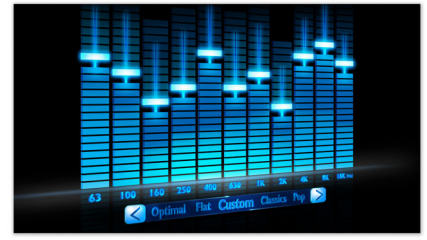

11-band parametric equalizer

This parametric equalizer provides 11 different frequency bands (63Hz, 100Hz, 160Hz, 250Hz, 400Hz, 630Hz, 1KHz, 2KHz, 4KHz, 8KHz and 16KHz), giving you the freedom to adjust bass, midrange and treble to suit the acoustics of your car. What's more, the equalizer allows you to save your favorite equalization settings, and to recall them easily. With Philips, you will always enjoy fabulous in-car sound the way you want it, anytime you want it.