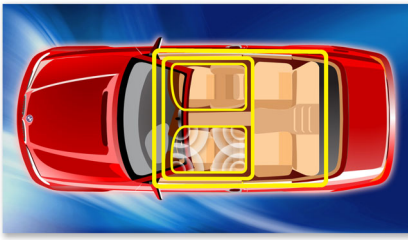

Design that blends into your car

- Perfect-fit 1.0 DIN chassis design
- Detachable face for anti-theft security
- High resolution display with WVGA LCD panel

PHILIPS

Highlights

Music Zone

Philips' innovative Music Zone technology lets the driver and the passengers enjoy their music with more vivid spatial effect, just as the artist intended it to be heard. Users can easily switch the music listening zones from the driver to the passengers and back again to get the best sonic focus in the car. A dedicated zone control button provides three pre-defined settings - Left, Right and Front (and All) - so you can best match your listening needs easily and dynamically alone or with your passengers.