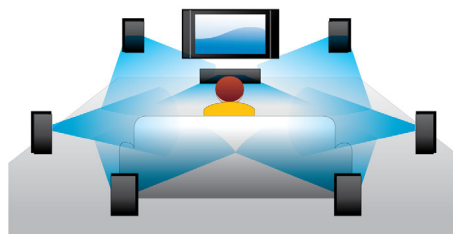

Dolby TrueHD

Dolby TrueHD delivers the finest sound from your Blu-ray Discs. Audio reproduced is virtually indistinguishable from the studio master, so you hear what the creators

intended for you to hear. Dolby TrueHD completes your high definition entertainment experience.