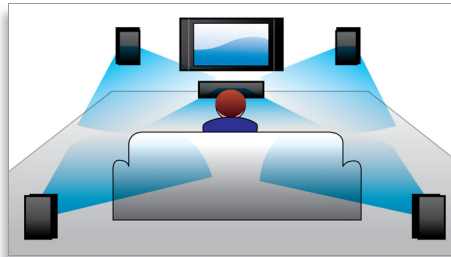

Dolby TrueHD and DTS-HD

Dolby TrueHD and DTS-HD Master Audio Essential deliver the finest sound from your Blu-ray Discs. Audio reproduced is virtually indistinguishable from the studio master, so you hear what the creators intended for you to hear. Dolby TrueHD and DTS-HD Master Audio Essential complete your high definition entertainment experience.