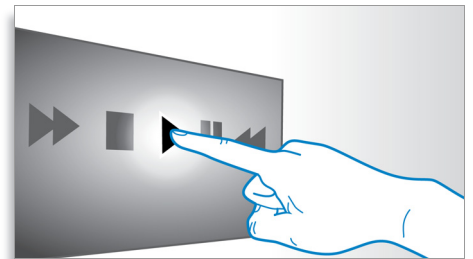

Unique touch controls

Touch controls allow you to control the volume as well as other playback options by simply pressing the touch sensitive controls on the main unit.

Perfect match to the Philips 5000 series TV*

Perfect match to Philips 5000 series TV
Relax and enjoy a great night of TV in brilliant LED

quality on a matching Philips 5000 Series 2011 LED TV. Powered by the Pixel Plus HD engine for clear, vivid Full HD pictures, and complemented by authentic sound. Both the TV and home theatre can be operated with only one remote control and the combined set ensures the best picture and sound performance with Philips Easylink via HDMI. In addition, they are both designed with the same materials and finishing for a perfect visual match!