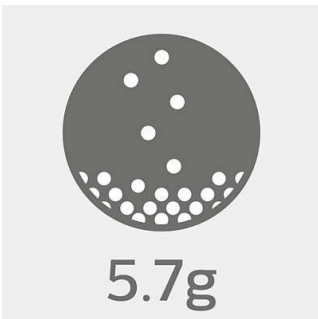

Intensity

- High performance sound drives peak performance
- Open acoustic design lets you be aware of your surroundings

PHILIPS

Sports headphones
8.6mm drivers/open-back Earbud

SHQ1300LF/00

Highlights

3 choices of ear tips sizes

3 ear tip sizes for the optimum fit

5.7g ultra lightweight design*

Weighing in at just 5.7g, these Actionfit sports earphones are so light and comfortable that you will forget you are even wearing them. Perfect for keeping you going right through the hard final miles.