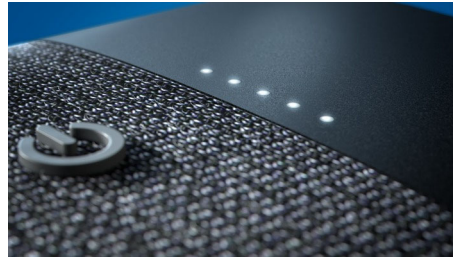

20 hours play time

You get 20 hours play time from a single charge, and the wireless range is 20 m. Charging the speaker takes 4.5 hours, via the included USB-C cable.