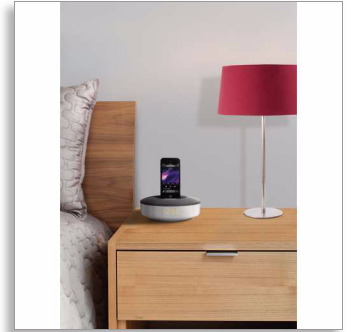

Philips
docking speaker

with Lightning connector
for iPod/iPhone
USB port for charging
6W

DS1155

Sound that fits your home

Compatible with iPhone 5 and the latest iPods through the Lightning connector, DS1155 docking speaker not only sounds full and rich, it also boasts clock display and soft night light, making it the perfect device on your nightstand.

Surprisingly rich sound

- Rich omni-directional sound to fill your bedroom
- Shielding technology to block mobile phone interference
- 6W RMS total output power

Advanced versatility

- Fast charging and play music via Lightning connector

Elegant and compact

- Elegant and compact design to fit on any bedside table
- 360-degree design for gorgeous look from any angle

Designed for your bedroom

- Charge your second mobile device via USB
- Soft glow night light
- Auto clock synchronization with iPod/iPhone when docked

Sound

- Output power: 6 W RMS
- Sound system: stereo
- Volume control: up/down

Charging

- USB devices: 5V

Convenience

- Clock: Digital

Dimensions

- Product dimensions (WxDxH): 177 x 177 x 100 mm
- Packaging dimensions (WxDxH): 222 x 139 x 222 mm
- Product weight: 0.88 kg
- Weight incl. Packaging: 1.08 kg