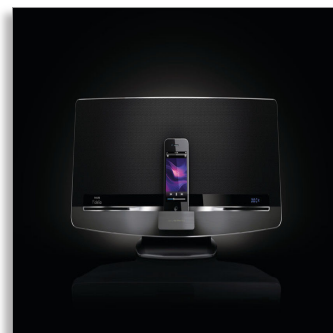

Philips Fidelio  
Wireless sound system

with AirPlay  
Dock for iPod/iPhone/iPad

DCW8010

## Enjoy music wirelessly with AirPlay