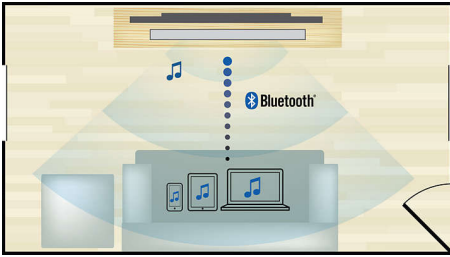

Philips
DVD micro music system

Bluetooth®
DVD

BTD5210

Rich and powerful sound

Enrich music and movies, with this Philips DVD micro music system, even with wireless music streaming via Bluetooth, set your music free with details and the powerful bass with bass reflex system.

Enrich your sound experience

- Bass Reflex Speaker System delivers a powerful, deeper bass
- 70W RMS maximum output power

Easy to use

- Motorized CD loader for convenience access
- FM digital tuning to preset up to 20 stations

Enjoy your favorite movies and music

- HDMI 1080p upscales to high definition for sharper pictures
- Karaoke for endless singing entertainment at home
- Play DVD, (S)VCD, MP3-CD, CD(RW) and Picture CD
- USB Direct for easy MP3 music playback
- Bluetooth wireless music streaming from your music devices
- HDMI ARC to access all the sound from your TV

PHILIPS

Highlights

Bluetooth wireless streaming

Bluetooth wireless music streaming from your music devices

HDMI 1080p

HDMI 1080p upscaling delivers images that are crystal clear. Movies in standard definition can now be enjoyed in true high definition resolution - ensuring more details and more true-to-life pictures. Progressive Scan (represented by "p" in "1080p") eliminates the line structure prevalent on TV screens, again ensuring relentlessly sharp images. To top it off, HDMI makes a direct digital connection that can carry uncompressed digital HD video as well as digital multichannel audio, without conversions to analog - delivering perfect picture and sound quality, completely free from noise.