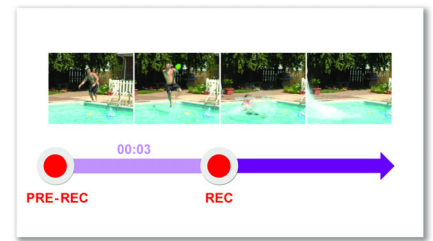

3 sec pre-recording

Life's best moments sometimes catch you by surprise. But with 3 sec pre-recording, you can capture more on video, even if you hit the button a few seconds too late. With 3 sec pre-recording selected, your camcorder will automatically start recording three seconds before you press the record button. With this constant buffer, you will never miss getting anything on video again.