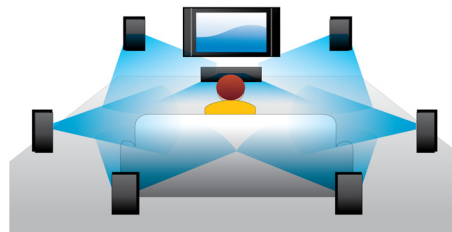

Dolby TrueHD and DTS-HD MA

DTS-HD Master Audio and Dolby TrueHD delivers 7.1 channels of the finest sound from your Blu-ray Discs. Audio reproduced is virtually indistinguishable from the studio master, so you hear what the creators

intended for you to hear. DTS-HD Master Audio and Dolby TrueHD complete your high definition entertainment experience.