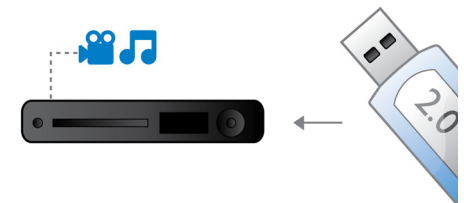

Hi-Speed USB 2.0 Link

The Universal Serial Bus or USB is a protocol standard that is conveniently used to link PCs, peripherals and consumer electronic equipment. Hi-Speed USB devices have a data transfer rate of up to 480 Mbps - up from the 12 Mbps in original USB ones. With Hi-Speed USB 2.0 Link, all you have to do is plug in your USB device, select the movie, music or photo and play away.