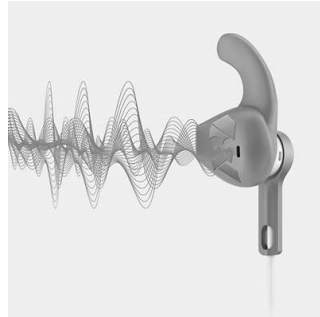

Freedom

- 3 ear tip sizes for the optimum fit
- Cable clip included for tangle-free workout
- 4.3g ultra lightweight design provides ultimate comfort*
- Stability ring increase secure fit in the ear

PHILIPS

Sports headphones
8.6mm drivers/closed-back In-ear

SHQ2300PK/00

Highlights

3 choices of ear tips sizes

3 ear tip sizes for the optimum fit

4.3g ultra lightweight design*

Weighing in at just 4.3g, these Actionfit sports earphones are so light and comfortable that you will forget you are even wearing them. Perfect for keeping you going right through the hard final miles.

Cable clip

A cable clip comes included with ActionFit earphones, keeping the cable out of your way while you push yourself harder.

Sporty carrying pouch for easy storage

High performance sound

8.6mm neodymium drivers pump out high performance sound, pushing you to perform at your best.

Sound isolation

Insert earphones create a tight seal in the ear canal, resulting in a strong isolation effect. Our oval acoustics tubes are ergonomically optimized to ensure exceptional fit.

Sweat and moisture proof