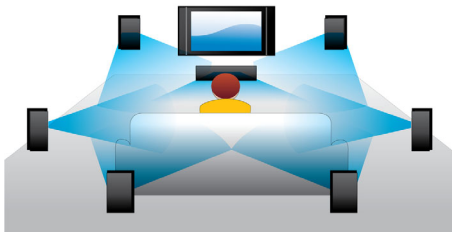

Dolby TrueHD

Dolby TrueHD deliver the finest sound from your Blu-ray Discs. Audio reproduced is virtually indistinguishable from the studio master, so you hear what the creators intended for you to hear. Dolby TrueHD complete your high definition entertainment experience.