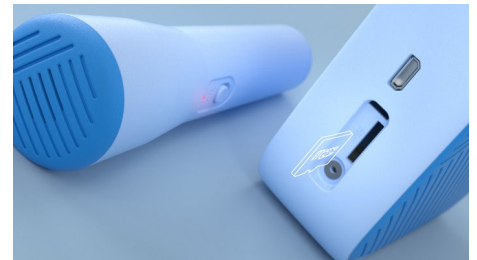

TAS4405N/37

Highlights

Sing it. Say it. Love it!

This ultra-portable Bluetooth speaker features a wireless mic. Kids can sing along to their music, tell stories, or even act out made-up movie scenes with their friends! Whatever they choose to perform, one-touch recording makes it easy for them to lay down their tracks on a micro SD card.