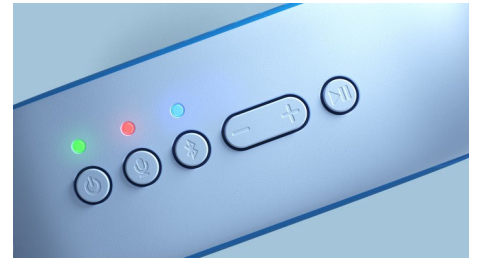

Playtime made easy

You get 6 hours play time, and a full charge takes 2.5 hours. Charging is via micro USB. Five clearly labeled buttons make it easy for kids to play, pause, control volume, switch source, and record.