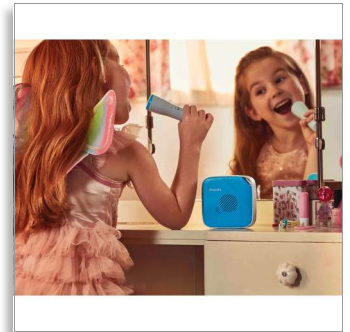

Philips
Wireless speaker

5 m wireless mic
smart Bluetooth pairing
6 hours play time
105x105x38 mm

TAS4405N

Sing it loud

Let them take center stage with the colorful Bluetooth speaker that features a wireless mic! From songs to stories to class presentations, one-touch recording lets kids lay down tracks with ease. You get clear sound and 6 hours play time.

The microphone is all yours

- Sing it. Say it. Love it!
- 1.5" full-range driver. Clear sound
- Wireless mic. Sing along, and record to micro SD card
- 6 hours play time. 2.5 hours charge time

Perform anywhere

- Playtime made easy
- Easy to carry. Dimensions: 105x105x38 mm
- Play/pause, volume up/down, record, and source buttons
- Up to 10 m wireless range

Easy to pair. Easy to charge.

- Smart Bluetooth pairing
- Ready to pair with a long press of the play/pause button
- USB charging. Micro USB cable included

TAS4405N/37

Highlights

Sing it. Say it. Love it!

This ultra-portable Bluetooth speaker features a wireless mic. Kids can sing along to their music, tell stories, or even act out made-up movie scenes with their friends! Whatever they choose to perform, one-touch recording makes it easy for them to lay down their tracks on a micro SD card.