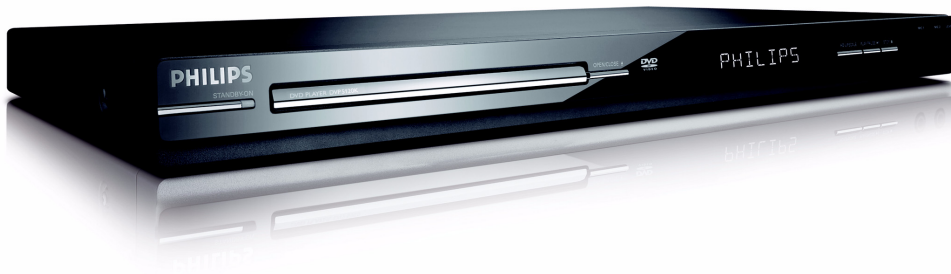

Philips
DVD player

Karaoke

DVP5120K

Double the fun, double the excitement

with two Karaoke microphones

Introducing a dream player that promises flawless, true-to-life picture quality and the ability to play virtually any disc! This Philips DVD player delivers your movies and music entertainment experience right in your personal environment.

Brings audio and video to life

- 12-bit/108 MHz video processing for sharp, natural images
- 192 kHz/24-bit audio DAC enhances analogue sound input
- High-quality outputs for analogue and digital audio
- Progressive Scan component video for optimised image quality

Plays all your movies and music

- Plays MP3, WMA and JPEG digital camera photos
- Plays CD, (S) VCD, DVD, DVD+R/RW, DVD-R/RW

Fits any space, any lifestyle

- Ultra-slim design that fits anywhere

Enjoy enhanced karaoke

Dimensions

- Packaging dimensions (W x H x D): 490 x 82 x 333 mm
- Set dimensions (W x H x D): 435 x 38 x 209 mm

Power

- Power consumption: < 10 W
- Power supply: 110-240V, 50/60 Hz
- Standby power consumption: < 1 W