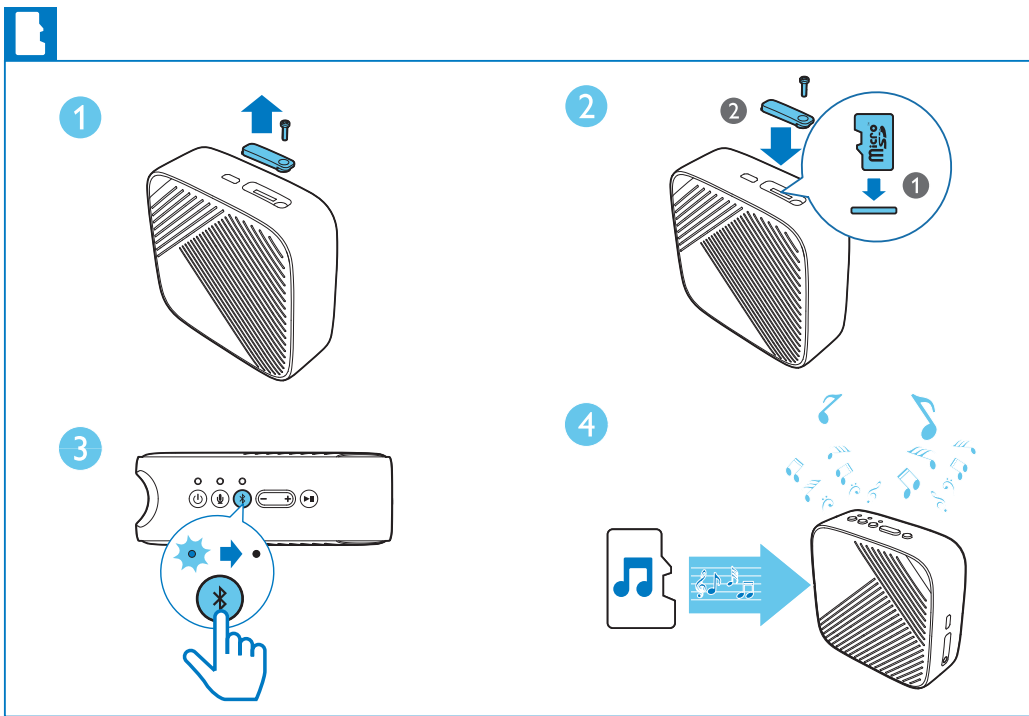

1 2 3

Bluetooth

Bluetooth ON

Devices

Philips S4405

2 sec.

≤ 10m

((BEEP))

General information	
Power supply	5V = 1.5A
Speaker driver	1.5"
Charging time (Speaker)	2.5 hours
Playtime	6 hours
Built-in Li-polymer Battery (Speaker)	3.7V, 1500mAh
Dimensions (Speaker)	105 x 105 x 38 mm
Weight (Speaker)	250 g
Bluetooth	
Bluetooth version	V4.2
Bluetooth range	10 m / 32.1 ft