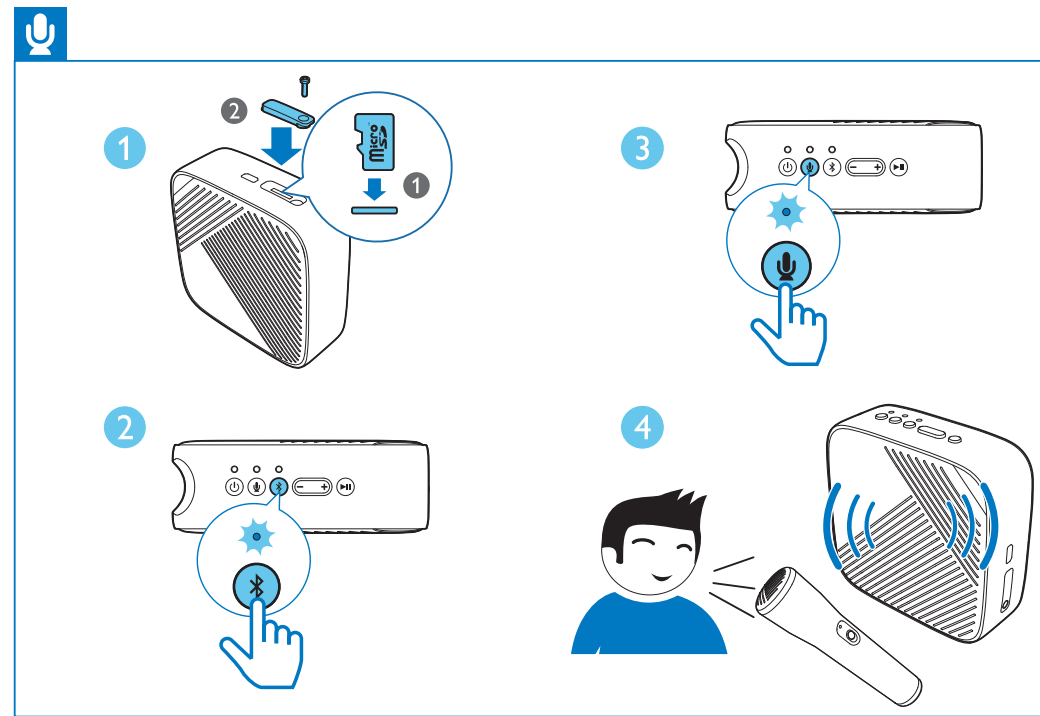

1 2 3

Bluetooth

Bluetooth ON

Devices

Philips S4405

2 sec.

≤ 10m

((BEEP))