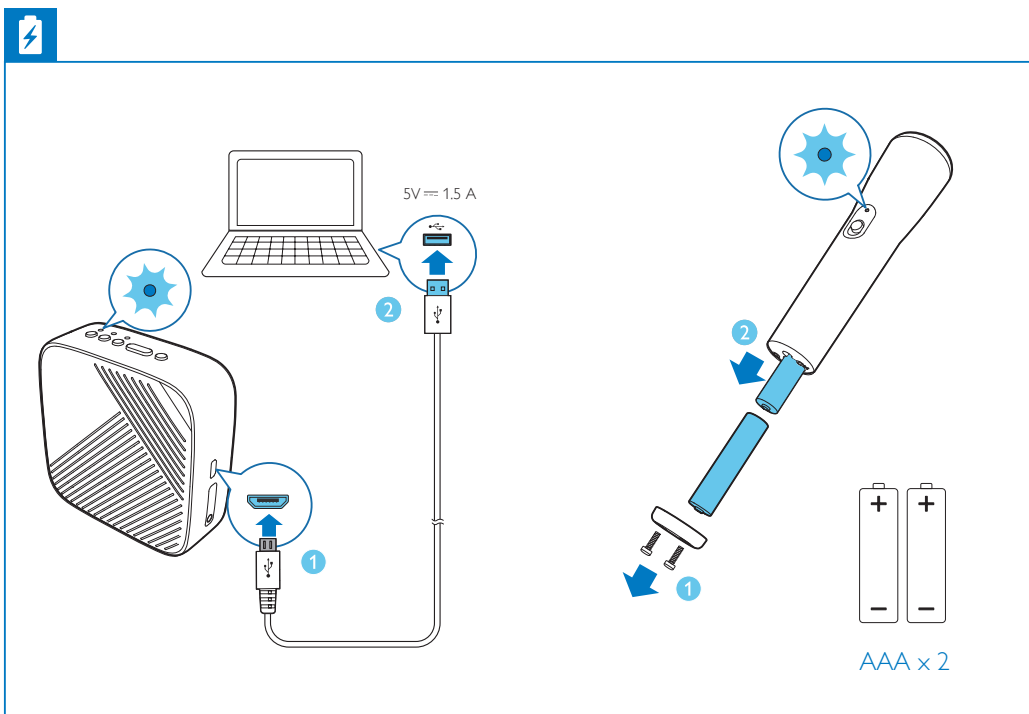

1 2 3

Bluetooth

Bluetooth ON

Devices

Philips S4405

2 sec.

≤ 10m

((BEEP))