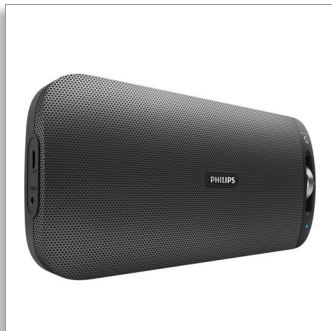

Philips
wireless portable speaker

Bluetooth® and NFC
with MULTIPAIR
Rechargeable battery
Black

BT3600B

Small size, great sound

Great sound in a body so slim it can fit in anywhere. Built-in NFC makes device pairing just a tap away, and Bluetooth multipair lets you swap music from two different devices instantly.

Impressive sound

- Advanced audio performance with a slim design
- Impressive with 10 W RMS
- Anti-clipping function for loud, distortion-free music

Simplicity in use

- Wireless music streaming via Bluetooth
- Swap music instantly between 2 devices with MULTIPAIR
- One-Touch with NFC-enabled smartphones for Bluetooth pairing
- Built-in microphone for hands-free phone calls
- Audio-in for easy connection to almost any electronic device

Designed for grab and go

- Built-in rechargeable battery for music playback anywhere

PHILIPS

Wireless portable speaker
Bluetooth® and NFC with MULTIPAIR, Rechargeable battery, Black

BT3600B/00

Highlights

Wireless music streaming

Anti-clipping function

Anti-Clipping lets you play music louder and keeps the quality high, even when the battery is low. It accepts input signals from 300 mV to 1000 mV and keeps your speakers safe from damage by distortion. This speaker handles anti-clipping through a dedicated audio limiter IC. This monitors the musical signal as it goes through the amplifier and keeps peaks within the amp's range, preventing the audio distortion caused by clipping without affecting loudness. A speaker's ability to reproduce musical peaks decreases along with battery power, but anti-clipping reduces peaks caused by low battery.