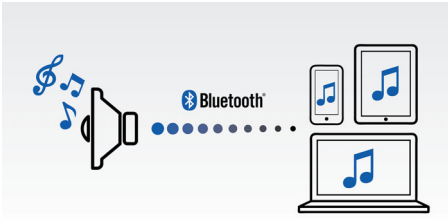

Impressive sound

- Advanced audio performance with a slim design
- Impressive with 10 W RMS
- Anti-clipping function for loud, distortion-free music

Simplicity in use

- Wireless music streaming via Bluetooth
- Swap music instantly between 2 devices with MULTIPAIR
- One-Touch with NFC-enabled smartphones for Bluetooth pairing
- Built-in microphone for hands-free phone calls
- Audio-in for easy connection to almost any electronic device

Bluetooth is a short range wireless communication technology that is both robust and energy-efficient. The technology allows easy wireless connection to iPod/iPhone/iPad or other Bluetooth devices, such as smartphones, tablets or even laptops. So you can enjoy your favourite music and sound from videos or games wirelessly.

Swap music between 2 devices

Pair with 2 smart devices simultaneously so you can stream music from whichever device you want, without the hassle of un-pairing and re-pairing. To play a song on a different device, pause the song on the original device first and then play the new song on a different device to take over. It's perfect for sharing music with friends, at parties, or just playing different songs stored on different devices. Let friends and family pair at the same time, so you can swap between each other's music easily.