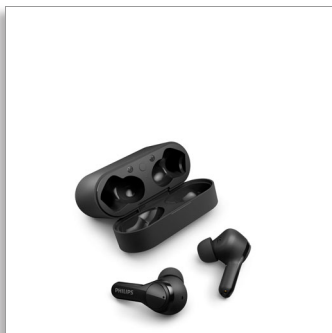

Philips
True Wireless
Headphones

Rich sound

Clear call quality
IPX5 water resistant
Up to 26 hours play time

TAT3217BK

Rich sound wherever you go

Experience rich sound for your music and crystal clear call clarity with these True wireless headphones. Comfortable, reliable and with a charging case that slips in your pocket! IPX5 splash and sweat resistant and with 26 hours play time.

Small charging case holds 26 hours of play time

- 6 hours play time. 15 minutes quick charge for an extra hour
- Case offers 20 hours extra play time
- Pocket-sized USB-C charging case
- IPX5 splash and sweat resistant

Rich sound. Ergonomic design

- Secure, comfortable in-ear fit
- 3 extra pairs of silicone ear tips (large, medium, small)
- 10 mm neodymium drivers for rich sound
- Dedicated Philips Headphones App support

PHILIPS

True Wireless Headphones

Rich sound Clear call quality, IPX5 water resistant, Up to 26 hours play time

Highlights

Secure, comfortable in-ear fit

These hockey stick design earbuds fit into your ear canals, creating a seal that diminishes external noise. Powerful 10 mm drivers let you enjoy rich, vibrant sound. Includes three sizes of soft, interchangeable silicone ear-tip covers.