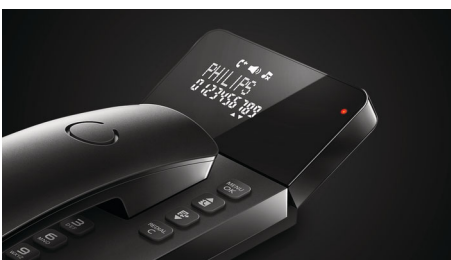

Outstanding design in high quality execution

- Cleverly hinged display for easy reading from any angle
- Comfortable, perfectly weighted handset for longer calls
- Can be placed on a tabletop or mounted on a wall

Ultimate safety and reliability

- Radiation-free
- Secure connection at any time, even during power cuts
- Event LED alerts you to missed calls

Smart, simple and easy to use

- High contrast, 7cm (2.75") white on black reverse display
- Speakerphone allows you to talk handsfree
- Save up to 25 favorite contacts in your phonebook
- Caller ID - so you always know who is calling*
- Privacy protection with silence mode and mute mode
- Hearing aid compatible - reduces unwanted noise

Caller ID*

Sometimes it is good to know who is calling before you answer. And our Caller ID lets you keep track of who is on the other end of the line.

Cleverly hinged display

Cleverly hinged display offers you a clear view of the phone display from any angle – whether the phone is placed on a tabletop or mounted on a wall. Large, high contrast white-on-black reverse LCD and large font characters ensure added comfort and effortless reading of the display.

Comfortable handset

Comfortable, perfectly weighted handset for longer calls

Event LED

The red Event LED that's nicely integrated in the display will blink to alert you whenever there's a missed call. With the smart CallLog feature, you can easily check which call you missed with just the touch of a button.