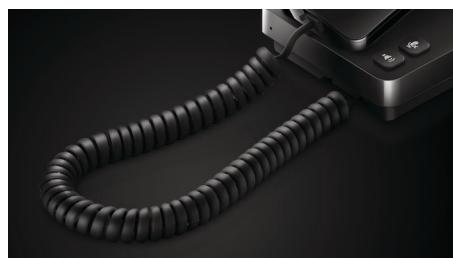

Radiation-free

Corded phones do not emit any harmful radiation as the connection between the base and the handset is made through a coiled cord.

M110B/23