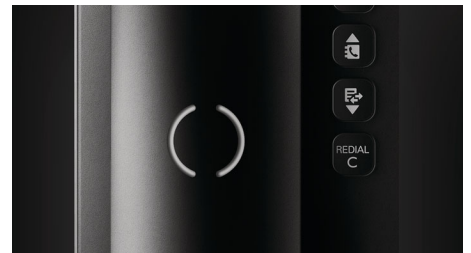

Outstanding design in high quality execution

- Cleverly hinged display for easy reading from any angle
- Comfortable, perfectly weighted handset for longer calls
- Can be placed on a tabletop or mounted on a wall

Speakerphone

Handsfree mode uses a built-in loud speaker to amplify the voice of the caller, allowing you to speak and listen during a call without holding the phone to your ear. This is especially useful if you want to share the call with others or simply multitask.

Tabletop or wall-mounted use

Can be placed on a tabletop or mounted on a wall

Specifications

Convenience

- Speakerphone - talk handsfree
- Battery level indicator: Low and empty battery icon
- Date / Time display
- Programmable hot keys: Key 1 and 2
- Call Management: Call Waiting*, Caller ID*, Microphone mute, Missed Calls, Received Calls
- Key tone on/off
- Auto hang up
- Line cord length: 1.8m