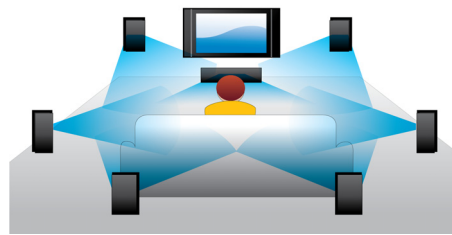

Dolby TrueHD and DTS-HD MA

DTS-HD Master Audio and Dolby TrueHD delivers 7.1 channels of the finest sound from your Blu-ray Discs. Audio reproduced is virtually indistinguishable from the studio master, so you hear what the creators intended for you to hear. DTS-HD Master Audio and Dolby TrueHD complete your high definition entertainment experience.

USB 2.0

The Universal Serial Bus or USB is an industry standard that allows high-speed, easy connection of peripherals to PCs, consumer electronics and mobile products. The USB 2.0 provides better and faster performance - up to 40 times quicker than the USB 1.0 and with a data transfer rate of up to 480 Mbps from the

original 12 Mbps. When plugged in, everything configures automatically. With USB 2.0, simply plug in your USB portable devices or hard disk drives, select the movie, music or photo and play away.