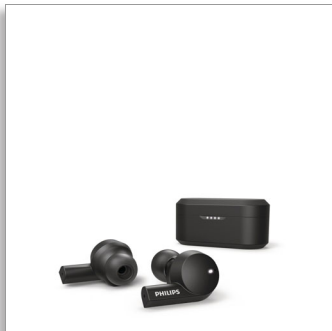

Philips
In-ear true wireless
headphones

8-mm drivers/closed-back
Active Noise Cancelling
Black
Bluetooth®

TAT5505BK

Your sound. Your style.

Music or calls, these sleek-looking true wireless headphones know how to perform. Active Noise Cancelling tunes out background noise, and you can personalise the sound using the Philips Headphones app. Take an earbud out to pause the music.

simply smart

- Sleek design and hybrid Active Noise Cancelling
- IR sensor. Music pauses when you take an earbud out
- Philips Headphones app. Custom sound control
- Dual mics for clear calls. Mono mode

The sound you want

- Charging case. Get up to 20 hours play time
- Powerful 8 mm neodymium drivers. Punchy bass, clear sound
- Awareness Mode. Let the world in when you need to
- Oval acoustic tube. Silicone ear-tip covers

Oval acoustic tube.

The oval-shaped acoustic tube sits comfortably and securely in your ear and maximises passive noise isolation. You get a choice of silicone ear-tip covers in small, medium and large, so you always get a comfortable fit.