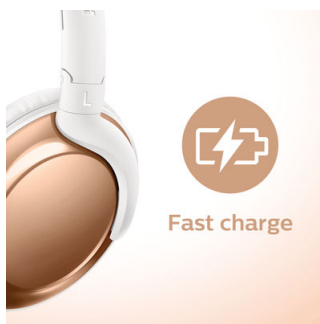

True comfort

- Ultralight and super slim design
- Tilted soft ear cushions allow for long-wearing comfort
- Bluetooth 4.1 and HSP/HFP/A2DP/AVRCP support
- Five-minute Fast Charge technology
- Rechargeable battery offers up to 12 hours of playtime

With 12 hours of playtime, you'll have enough power to keep your music going all day.

Ergonomic cushions

Soft ear cushions and tilted drivers are ideal for long-wearing comfort.

Lightweight comfort

Ultralight and super slim, experience complete comfort on the move.

Bluetooth 4.1

Pair your smart device with your headphones using Bluetooth and enjoy the freedom of crystal clear music and phone calls - without the hassle of cables.

Fast Charge

Fast Charge technology gives you a quick burst of power when the battery is running low. Just five minutes of charging time gets you one hour of playback.