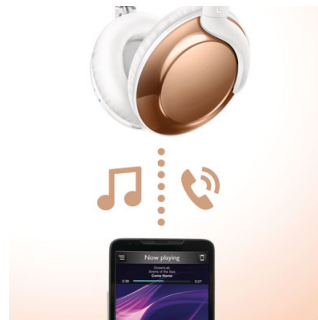

Streamlined design

- Refined metallic finishing
- Flat and compact folding for easy portability
- Remote control for handsfree calls and music

Pure clarity

- High power 32mm speaker drivers for clear sound
- Over-ear design reduces ambient noise

PHILIPS

Wireless Bluetooth® headphones
32mm drivers/closed-back Over-ear, Soft ear cushions, Flat folding

SHB4805RG/00

Highlights

Clear sound

High-power 32mm tilted drivers reproduce clear, crisp sound and deep, rich bass.

Compact folding

Folds flat or compact for easy portability and storage

Handsfree calls

The easy-to-use remote control allows you to play/pause tracks and answer calls with a simple push of a button.

12-hour playtime

With 12 hours of playtime, you'll have enough power to keep your music going all day.

Ergonomic cushions

Soft ear cushions and tilted drivers are ideal for long-wearing comfort.

Lightweight comfort

Ultralight and super slim, experience complete comfort on the move.