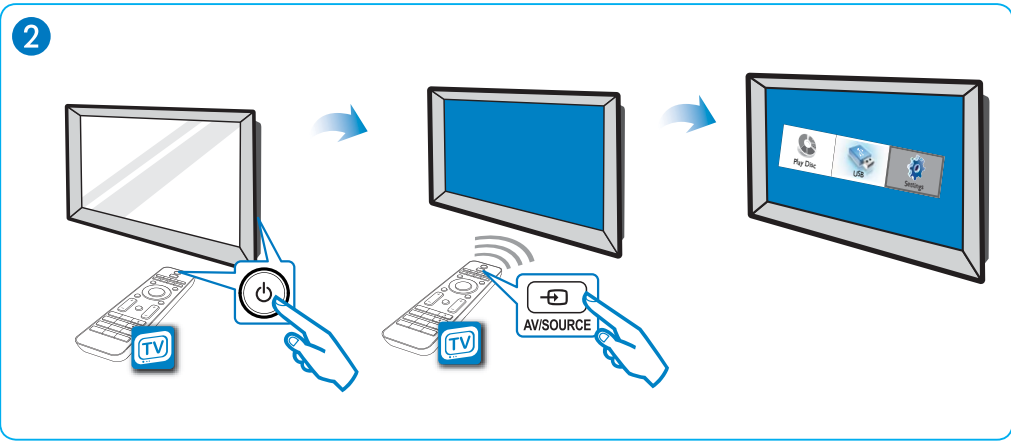

3

Register your product and get support at www.philips.com/welcome

HTS7540

1

2

Video Setup	OSD Language	● English
Audio Setup	Parental Control	● Off
Preference Setup	Screen Saver	● On
EasyLink Setup	Change PIN	●
Advanced Setup	Display Panel	● 100%
	Auto Standby	● On
	PBC	● On
	Sleep Timer	● Off

OSD Language	English
Parental Control	简体中文
Screen Saver	
Change PIN	
Display Panel	
Auto Standby	
PBC	
Sleep Timer	