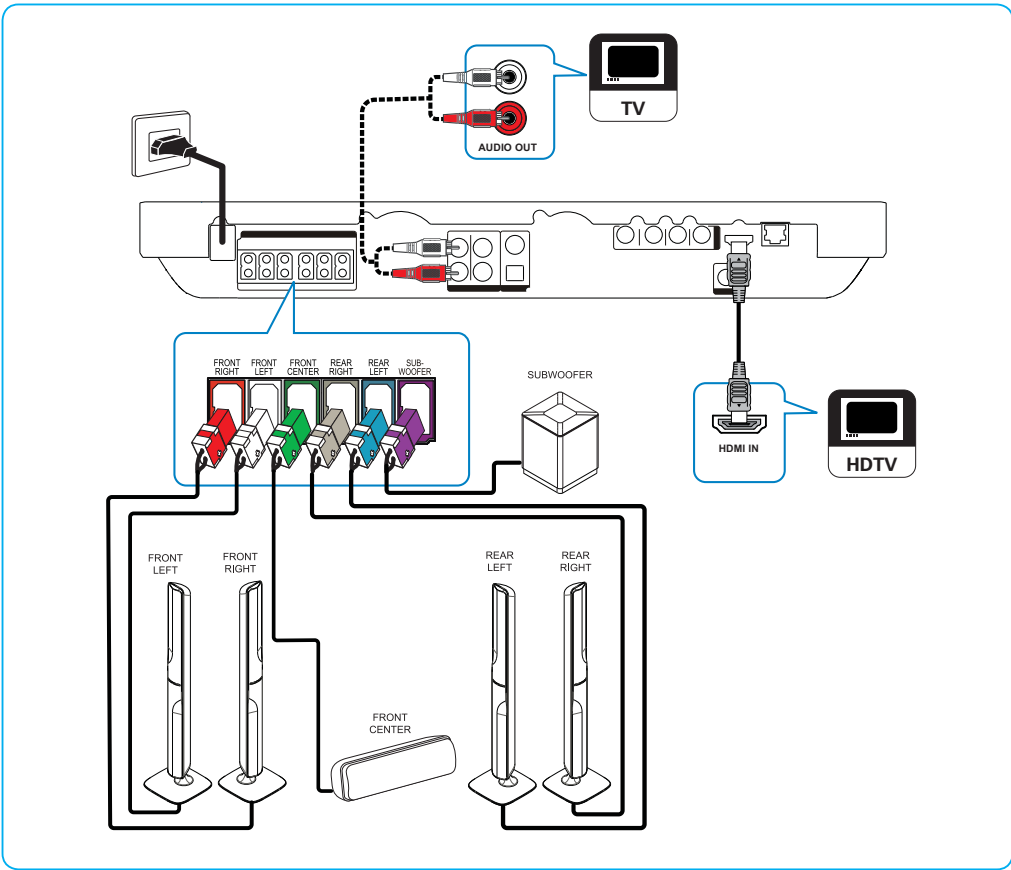

3

Register your product and get support at www.philips.com/welcome

HTS7540

1

2

Video Setup	OSD Language	● English
Audio Setup	Parental Control	● Off
Preference Setup	Screen Saver	● On
EasyLink Setup	Change PIN	●
Advanced Setup	Display Panel	● 100%
	Auto Standby	● On
	PBC	● On
	Sleep Timer	● Off

OSD Language	English
Parental Control	简体中文
Screen Saver	
Change PIN	
Display Panel	
Auto Standby	
PBC	
Sleep Timer	