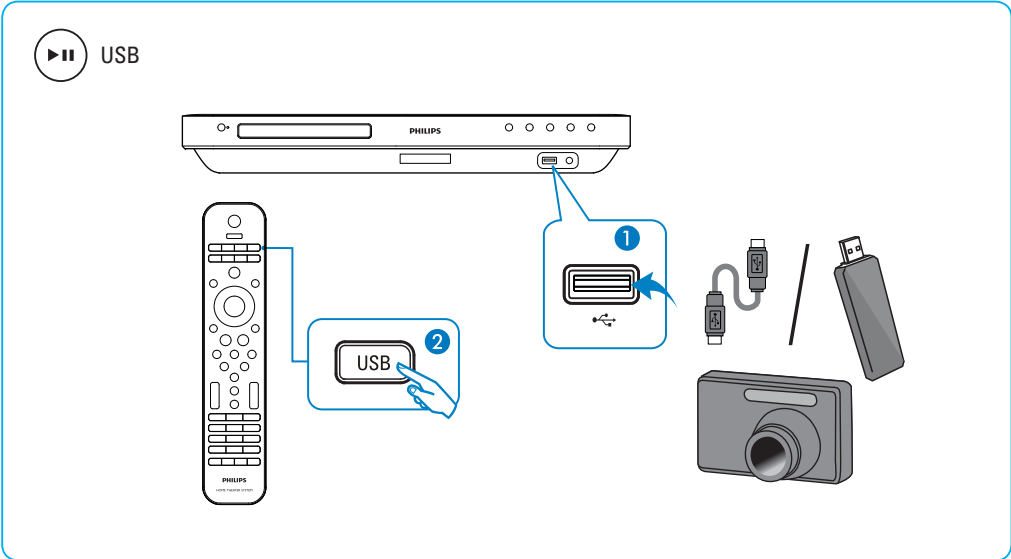

3

Register your product and get support at www.philips.com/welcome

HTS7540

1

2

Video Setup	OSD Language	● English
Audio Setup	Parental Control	● Off
Preference Setup	Screen Saver	● On
EasyLink Setup	Change PIN	●
Advanced Setup	Display Panel	● 100%
	Auto Standby	● On
	PBC	● On
	Sleep Timer	● Off

OSD Language	English
Parental Control	简体中文
Screen Saver	
Change PIN	
Display Panel	
Auto Standby	
PBC	
Sleep Timer	