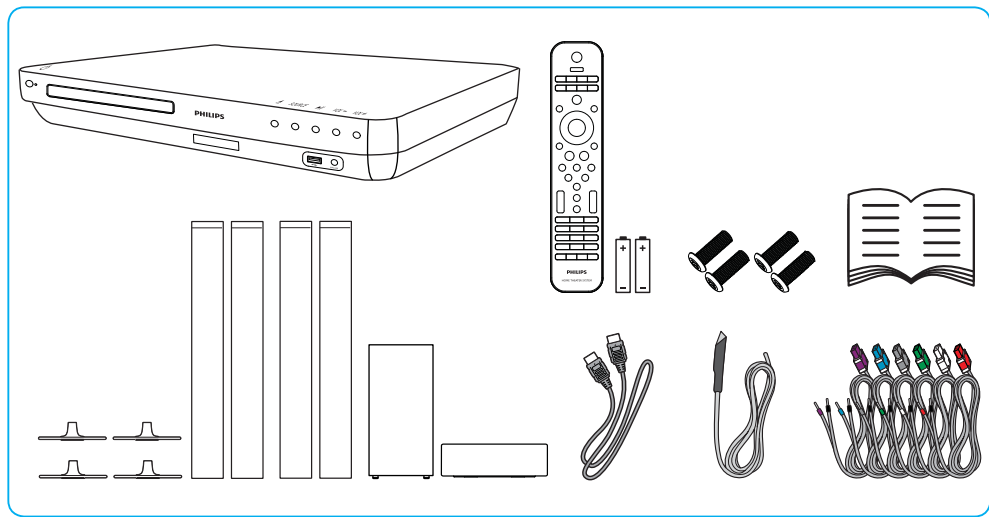

3

Register your product and get support at www.philips.com/welcome

HTS7540

1

2

Video Setup	OSD Language	● English
Audio Setup	Parental Control	● Off
Preference Setup	Screen Saver	● On
EasyLink Setup	Change PIN	●
Advanced Setup	Display Panel	● 100%
	Auto Standby	● On
	PBC	● On
	Sleep Timer	● Off

OSD Language	English
Parental Control	简体中文
Screen Saver	
Change PIN	
Display Panel	
Auto Standby	
PBC	
Sleep Timer	