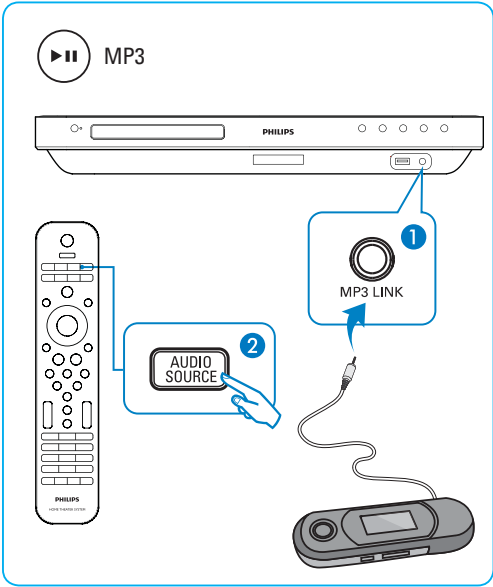

3

Register your product and get support at www.philips.com/welcome

HTS7540

1

2

Video Setup	OSD Language	● English
Audio Setup	Parental Control	● Off
Preference Setup	Screen Saver	● On
EasyLink Setup	Change PIN	●
Advanced Setup	Display Panel	● 100%
	Auto Standby	● On
	PBC	● On
	Sleep Timer	● Off

OSD Language	English
Parental Control	简体中文
Screen Saver	
Change PIN	
Display Panel	
Auto Standby	
PBC	
Sleep Timer	