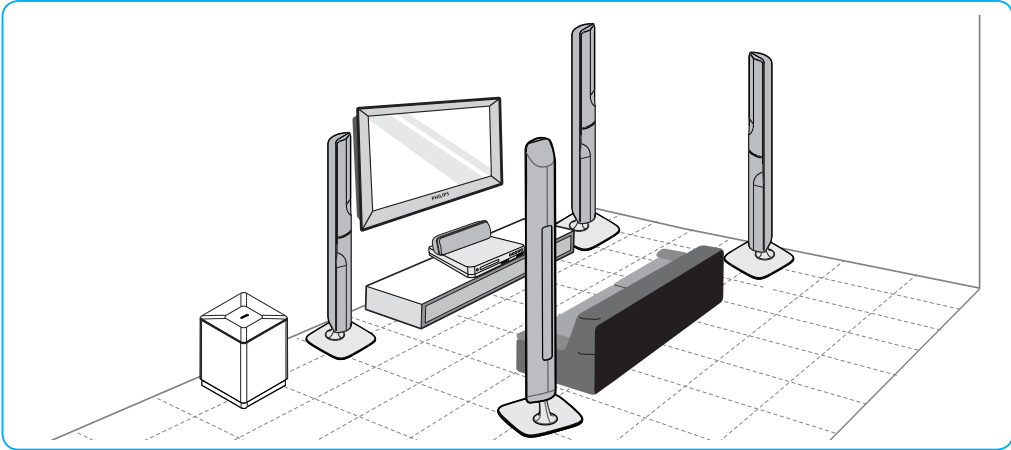

3

Register your product and get support at www.philips.com/welcome

HTS7540

1

2

Video Setup	OSD Language	● English
Audio Setup	Parental Control	● Off
Preference Setup	Screen Saver	● On
EasyLink Setup	Change PIN	●
Advanced Setup	Display Panel	● 100%
	Auto Standby	● On
	PBC	● On
	Sleep Timer	● Off

OSD Language	English
Parental Control	简体中文
Screen Saver	
Change PIN	
Display Panel	
Auto Standby	
PBC	
Sleep Timer	