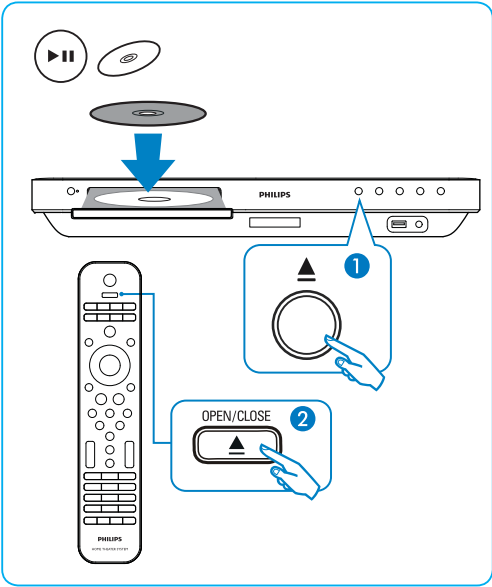

3

Register your product and get support at www.philips.com/welcome

HTS7540

1

2

Video Setup	OSD Language	● English
Audio Setup	Parental Control	● Off
Preference Setup	Screen Saver	● On
EasyLink Setup	Change PIN	●
Advanced Setup	Display Panel	● 100%
	Auto Standby	● On
	PBC	● On
	Sleep Timer	● Off

OSD Language	English
Parental Control	简体中文
Screen Saver	
Change PIN	
Display Panel	
Auto Standby	
PBC	
Sleep Timer	