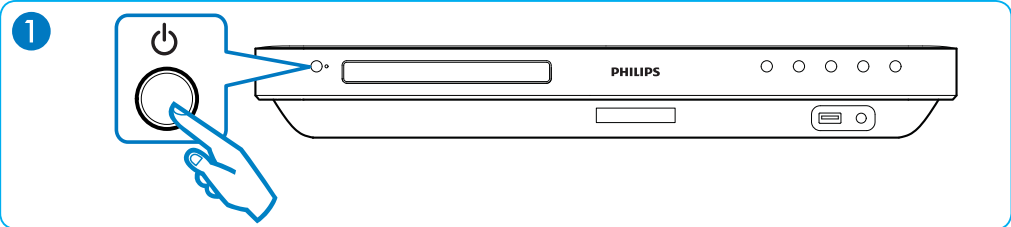

3

Register your product and get support at www.philips.com/welcome

HTS7540

1

2

Video Setup	OSD Language	● English
Audio Setup	Parental Control	● Off
Preference Setup	Screen Saver	● On
EasyLink Setup	Change PIN	●
Advanced Setup	Display Panel	● 100%
	Auto Standby	● On
	PBC	● On
	Sleep Timer	● Off

OSD Language	English
Parental Control	简体中文
Screen Saver	
Change PIN	
Display Panel	
Auto Standby	
PBC	
Sleep Timer	