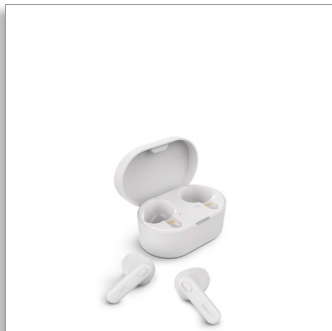

Philips
True Wireless
Headphones

Clear call quality

13 mm drivers for punchy bass
Ergonomic design for comfort
IPX4 splash/sweat resistant

TAT1138WT

Hear your sounds clearly

Hear your sounds perfectly. These True Wireless headphones use 13 mm drivers for lush sound and punchy bass, and an AI mic for clear calls. IPX4 splash and sweat resistance, and a pocket-sized charging case for 15 hours of play time.

Style and comfort

- Ergonomically designed earbuds for all-day comfort
- Short hockey stick design

Active all day

- IPX4 splash and sweat resistant
- No worries. Up to 15 hours of play time with the case

Powerful playlists. Clear calls

- Custom 13 mm drivers for lush sound and punchy bass
- AI mic for clear call quality

PHILIPS

True Wireless Headphones

Clear call quality 13 mm drivers for punchy bass, Ergonomic design for comfort, IPX4 splash/sweat resistant

Dimensions

- Charging case dimension (W x D x H): 3.11 x 5.95 x 3.20 cm
- Earbud dimension (W x D x H): 1.85 x 2.97 x 2.02 cm
- Total weight: 0.037 kg

UPC

- UPC: 8 40063 20317 4

Voice assistant

- Voice assistant compatible: Apple Siri, Google Assistant
- Voice assistant activation: Manual
- Voice assistant support