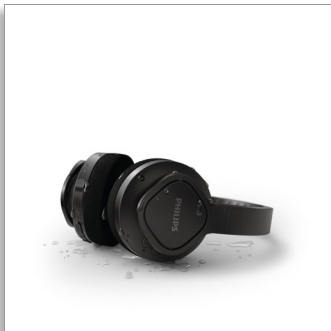

Philips  
Wireless sports  
headphones

Washable ear-cup cushions  
Lightweight and rugged  
IP55 dust/water protection

TAA4216BK

### From workout playlist to vital call

- Powerful 40 mm neodymium drivers
- Clear sound and powerful bass
- Your tunes stay yours. Closed-back design
- Charge for 15 minutes, get 2 hours extra play time

### From the park to the streets to the beach

- Easy storage. Compact-folding design
- Multi-function button. Built-in mic. Easy pairing
- Compatible with an audio cable (3.5 mm jack)