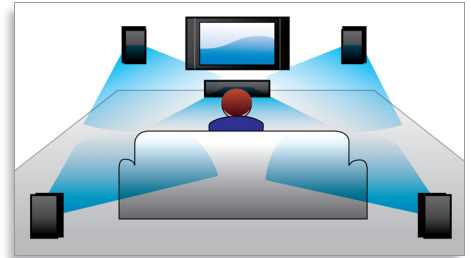

DTS, DolbyDigital, ProLogic II

A built-in DTS and Dolby Digital decoder eliminates the need for an external decoder by processing all six channels of audio information to provide a surround sound experience and an astoundingly natural sense of ambience and dynamic realism. Dolby Pro Logic II provides five channels of surround processing from any stereo source.