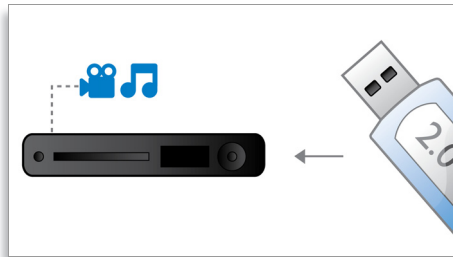

Hi-Speed USB 2.0 Link

The Universal Serial Bus or USB is a protocol standard that is conveniently used to link PCs, peripherals and consumer electronic equipment. Hi-Speed USB devices have a data transfer rate of up to 480 Mbps - up from the 12 Mbps in original USB ones. With Hi-Speed USB 2.0 Link, all you have to do is plug in your

USB device, select the movie, music or photo and play away.