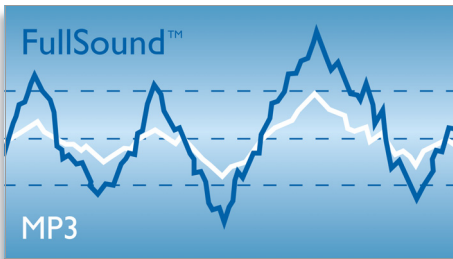

FullSound™

Philips' innovative FullSound technology faithfully restores sonic details to compressed MP3 music, dramatically enriching and enhancing it, so you can experience CD music without any distortion. Based on an audio post-processing algorithm, FullSound combines Philips' renowned expertise in music reproduction with the power of the latest generation Digital Signal Processor (DSP). The result is fuller bass with more depth and impact, boosted voice and instrument clarity, and rich detail. Rediscover your compressed MP3 music in true-to-life sound that will touch your soul and move your feet.