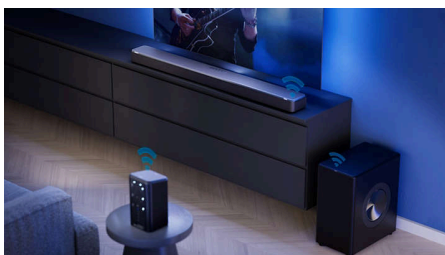

Philips Wireless Home System

This Play-Fi-compatible Fidelio FB1 soundbar lets you build your perfect home-cinema sound. Connect the soundbar to an external Fidelio FW1 subwoofer in seconds to add even more depth to

the sound of movies and music. For extra immersion, add paired FS1 wireless speakers to create a true surround-sound setup.