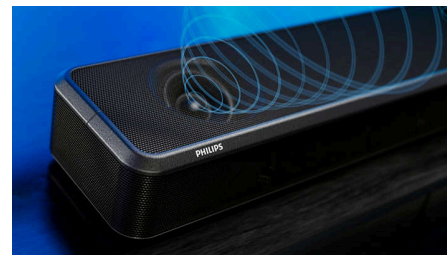

Dolby Atmos®

You get the full Dolby Atmos experience from the FB1 soundbar's dedicated up-firing speakers. Your favourite movies and shows will sound breathtakingly realistic as sound flows above and around you. When watching non-Atmos content, the soundbar adjusts to give you the richest possible sound.

HDMI eARC

Lose nothing from the mix when you're immersed in the drama. The FB1 soundbar is compatible with HDMI eARC, a high-speed connection that lets you experience the full effect of advanced audio formats like Dolby Atmos and DTS:X.

Superb with music

Let the songs you love come alive, as natural Fidelio sound makes the most of the music you stream. Warm, perfectly timed, with rich bass and lush detail in mids and highs. Whether it's Spotify Connect or playlists streamed via streaming services like Amazon, Spotify, Deezer or Tidal.