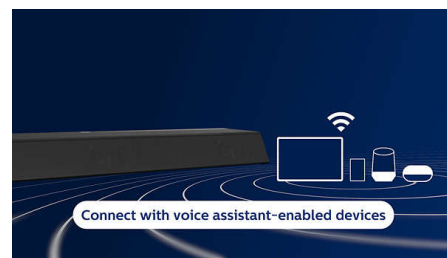

Connect with voice assistants

Ask Alexa-enabled devices, or any speaker that works with the Google Assistant, to play music through the soundbar. Prefer Siri? This soundbar works with Apple AirPlay 2, so you can ask her too. Turn the music up. Skip tracks. All completely hands-free.