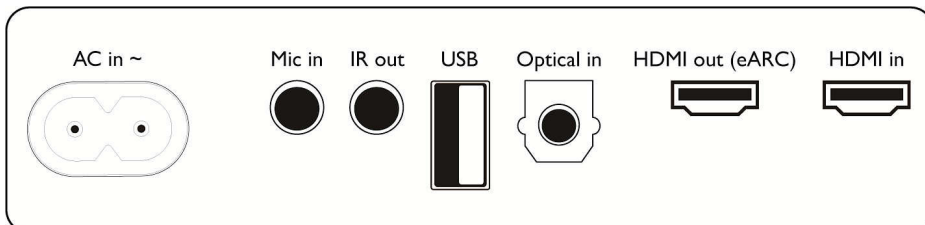

Supported Audio Formats

- HDMI ARC/eARC: Dolby Atmos®, Dolby Digital, Dolby Digital plus, Dolby TrueHD, Dolby Digital EX, DTS, DTS 96/24, DTS Digital Surround (5.1-ch), DTS:X, DTS-ES, DTS-HD High Resolution

- Audio, DTS-HD Master Audio
- Play-Fi: AIFF, FLAC, MP3, WAV, MPEG4 AAC, MPEG4 M4A
- HDMI IN1: Dolby Atmos®, Dolby Digital, Dolby Digital plus, Dolby TrueHD, Dolby Digital EX, DTS, DTS 96/24, DTS Digital Surround (5.1-ch), DTS:X, DTS-ES, DTS-HD High Resolution Audio, DTS-HD Master Audio
- Bluetooth: SBC, AAC, A2DP, AVRCP
- USB: MP3, WAV, FLAC
- Optical: Dolby Digital, LPCM 2ch

Outer Carton

- Length: 137 cm
- Number of consumer packages: 2
- Width: 22 cm
- Gross weight: 18.5 kg
- Height: 38 cm
- GTIN: 1 48 95229 12738 5
- Net weight: 14.2 kg
- Tare weight: 4.3 kg

Convenience

- Remote Control
- Display type: 5 digit 14 segment LED display
- Night mode: No

Compatibility

- Smartphone/tablet APP control

Power

- Power LED indicator
- Main unit power supply: 100-240 V AC, 50/60 Hz
- Main unit standby power: < 0.5 W
- Auto standby
- Eco standby (Wi-Fi off)

Packaging dimensions

- Height: 17.5 cm
- Packaging type: Carton
- Type of shelf placement: Laying
- Width: 135 cm
- Depth: 20.5 cm
- Number of products included: 1
- EAN: 48 95229 12738 8
- Gross weight: 8.5 kg
- Net weight: 7.1 kg
- Tare weight: 1.4 kg

Accessories

- Included accessories: Remote Control (with battery), Power cord, Quick start guide, World Wide Warranty leaflet

Issue date 2024-05-02

Version: 5.1.1

EAN: 48 95229 12738 8

© 2024 Koninklijke Philips N.V.
All Rights reserved.

Specifications are subject to change without notice.
Trademarks are the property of Koninklijke Philips N.V.
or their respective owners.

www.philips.com