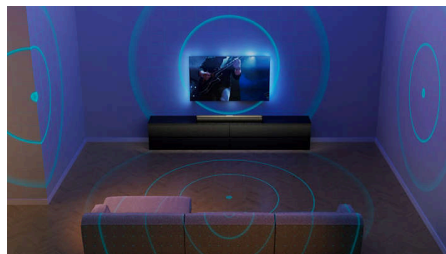

the sound of movies and music. For extra immersion, add paired FS1 wireless speakers to create a true surround-sound setup.

Room calibration

No matter what shape or size your room is—always get perfect Fidelio sound. Simply connect the included mic, then place the mic where you sit to watch TV. The FB1 soundbar measures how sound travels in the room, intelligently adjusting each channel's output to guarantee sublime surround sound.