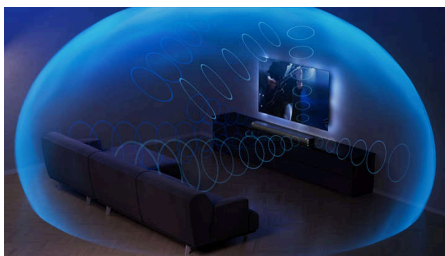

7.1.2 channels. 620 W max

Custom-built Fidelio speakers—including two up-firing speakers—let sound flow above and around you. The built-in subwoofer adds real weight. Front left, front right and centre channels all boast tweeters placed between two mid-range woofers for crystal-clear speech, vocals and surround sound.