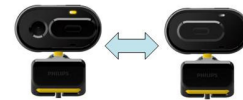

Software

- Dedicated software: Philips CamSuite
- Add video to: Skype, Windows Live Messenger, Yahoo! Messenger, AOL Instant Messenger

System Requirements

- Operating System: Microsoft Windows XP (SP2),

- Microsoft Windows 7, Microsoft Windows Vista 32-bit, Microsoft Windows Vista 64-bit
- Processor: 1.6 GHz or equivalent
- RAM memory: 512 MB RAM (for XP) / 1 GB RAM (for Vista and Windows 7)
- Hard disk space: 200 MB
- USB: Free USB port

Accessories

- Included accessories: Multimedia headset SHM3100Y

Product dimensions

- Product dimensions (W x H x D): 5.36 x 2.915 x 2.45 cm
- Product dimensions with stand (W x H x D): 5.36 x 9.25 x 3.55 cm
- Weight (with stand): 0.063 kg
- Weight: 0.045 kg

Packaging dimensions

- Packaging dimensions (W x H x D): 9.5 x 19.5 x 5.5 cm
- Net weight: 0.085 kg
- Gross weight: 0.166 kg
- Tare weight: 0.081 kg
- EAN: 87 12581 52648 1
- Number of products included: 1
- Packaging type: Window box

Outer Carton

- Outer carton (L x W x H): 21 x 17.5 x 20 cm
- Net weight: 0.51 kg
- Gross weight: 1.26 kg
- Tare weight: 0.75 kg
- EAN: 87 12581 52649 8
- Number of consumer packages: 6

Highlights

Enhanced 1.3 megapixels

Your webcam gives you 1.3 megapixels (software-enhanced) for both video and photo resolution. So you can use it to take high-quality photos that still look great when printed as larger-sized images.

Webcam lens cover

Webcam lens cover protects privacy

Simple plug-and-chat

Just plug the webcam into a USB port on your computer. It is recognised by the computer and works immediately. You can start video chatting as simple as that.

Highly sensitive headset mic.

For clear and uninterrupted online conversations, the headset provides a perfect solution as it comes with a highly sensitive microphone that picks up your voice clearly.

Snapshot button

Snapshot button for instant photos

Universal webcam clamp

The universal clamp makes it easy to sit or mount the webcam securely on top of any desktop computer, notebook or LCD screen. The design is especially secure and the webcam won't move or fall when you're in the middle of a conversation.