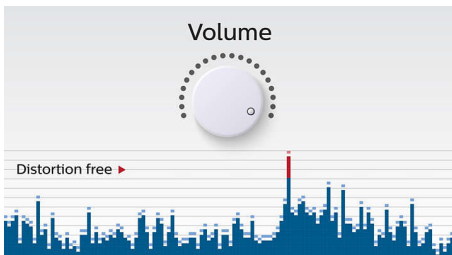

PHILIPS

wireless portable speaker
Bluetooth® Splash proof, By-packed strap, 8hrs, rechargeable battery

BT110B/00

Highlights

Wireless music streaming

Bluetooth is a short range wireless communication technology that is both robust and energy-efficient. The technology allows easy wireless connection to iPod/iPhone/iPad or other Bluetooth devices, such as smartphones, tablets or even laptops. So you can enjoy your favorite music, sound from video or game wireless on this speaker easily.

Anti-clipping function

Anti-Clipping lets you play music louder and keeps it high quality, even when the battery is low. It accepts a range of input signals, from 300mV to 1000mV and keeps your speakers safe from damage by distortion. This built-in function monitors the musical signal as it goes through the amplifier and keeps peaks within the amplifier's range, preventing the audio distortion caused by clipping without affecting loudness. A portable speaker's ability to reproduce musical peaks decreases along with battery power, yet anti-clipping reduces peaks caused by low battery, keeping music distortion free.