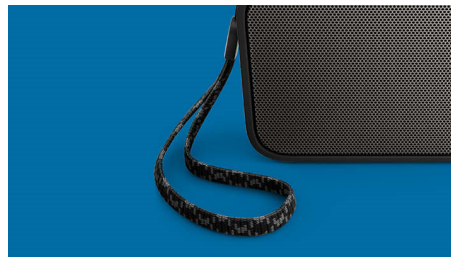

Philips PixelPop
wireless portable speaker

Bluetooth®

Splash proof
By-packed strap
8hrs, rechargeable battery

BT110B

Small size, big bass

This compact BT110 has all the acoustic essentials that normally come only with a big speaker. That's why it sounds clear and loud with surprising good bass. Oh, it's also splash-proof and has a strap. It's ready for anyplace and anytime.

PHILIPS

wireless portable speaker
Bluetooth® Splash proof, By-packed strap, 8hrs, rechargeable battery

BT110B/00

Highlights

Wireless music streaming

Bluetooth is a short range wireless communication technology that is both robust and energy-efficient. The technology allows easy wireless connection to iPod/iPhone/iPad or other Bluetooth devices, such as smartphones, tablets or even laptops. So you can enjoy your favorite music, sound from video or game wireless on this speaker easily.

Anti-clipping function

Anti-Clipping lets you play music louder and keeps it high quality, even when the battery is low. It accepts a range of input signals, from 300mV to 1000mV and keeps your speakers safe from damage by distortion. This built-in function monitors the musical signal as it goes through the amplifier and keeps peaks within the amplifier's range, preventing the audio distortion caused by clipping without affecting loudness. A portable speaker's ability to reproduce musical peaks decreases along with battery power, yet anti-clipping reduces peaks caused by low battery, keeping music distortion free.

by-packed finely knitted strap

Our by-packed strap is made of a vibrant and finely knitted fabric sleeve making it stylish enough to be a fashion accessory.

Built-in microphone

With its built-in microphone, this speaker also works as a speaker phone. When a call comes in, the music is put on pause and you can talk via the speaker. Call for a business meeting.