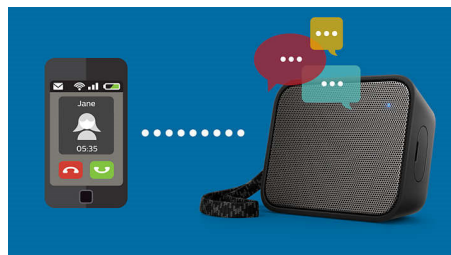

PHILIPS

wireless portable speaker
Bluetooth® Splash proof, By-packed strap, 8hrs, rechargeable battery

BT110B/00

Highlights

Wireless music streaming

Bluetooth is a short range wireless communication technology that is both robust and energy-efficient. The technology allows easy wireless connection to iPod/iPhone/iPad or other Bluetooth devices, such as smartphones, tablets or even laptops. So you can enjoy your favorite music, sound from video or game wireless on this speaker easily.

Anti-clipping function

Anti-Clipping lets you play music louder and keeps it high quality, even when the battery is low. It accepts a range of input signals, from 300mV to 1000mV and keeps your speakers safe from damage by distortion. This built-in function monitors the musical signal as it goes through the amplifier and keeps peaks within the amplifier's range, preventing the audio distortion caused by clipping without affecting loudness. A portable speaker's ability to reproduce musical peaks decreases along with battery power, yet anti-clipping reduces peaks caused by low battery, keeping music distortion free.

by-packed finely knitted strap

Our by-packed strap is made of a vibrant and finely knitted fabric sleeve making it stylish enough to be a fashion accessory.

Built-in microphone

With its built-in microphone, this speaker also works as a speaker phone. When a call comes in, the music is put on pause and you can talk via the speaker. Call for a business meeting.

Or, call your friend from a party. Either way, it works great.

Built-in rechargeable battery

Play music out loud - anytime, anywhere. The built-in rechargeable battery lets you enjoy your personal music without the fuss of entangled power cords and the inconvenient search for an electrical outlet. Enjoy great music with the freedom of portability now.