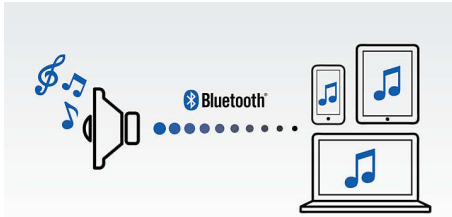

- Built-in rechargeable battery for music playback anywhere
- Splash-proof design ideal for outdoor use (IPX4)
- Carry it anywhere with the by-packed finely knitted strap

Simplicity in use

- Built-in microphone for hands-free phone calls
- Audio-in for easy connection to almost any electronic device
- Wireless music streaming via Bluetooth

PHILIPS

wireless portable speaker
Bluetooth® Splash proof, By-packed strap, 8hrs, rechargeable battery

BT110B/00

Highlights

Wireless music streaming

Bluetooth is a short range wireless communication technology that is both robust and energy-efficient. The technology allows easy wireless connection to iPod/iPhone/iPad or other Bluetooth devices, such as smartphones, tablets or even laptops. So you can enjoy your favorite music, sound from video or game wireless on this speaker easily.

Anti-clipping function

Anti-Clipping lets you play music louder and keeps it high quality, even when the battery is low. It accepts a range of input signals, from 300mV to 1000mV and keeps your speakers safe from damage by distortion. This built-in function monitors the musical signal as it goes through the amplifier and keeps peaks within the amplifier's range, preventing the audio distortion caused by clipping without affecting loudness. A portable speaker's ability to reproduce musical peaks decreases along with battery power, yet anti-clipping reduces peaks caused by low battery, keeping music distortion free.