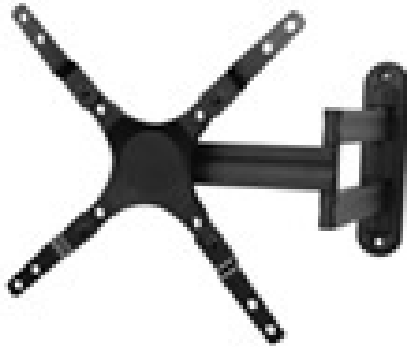

Philips
LCD wall mount

Universal

Motion
LCD/LED/OLED/QLED
compatible
Flat & curved TV compatible

SQM9400

Universal articulating wall mount

for TV from 26" up to 55"

Designed to fit most brands of TV with a focus on safety & ease of use. Easy 1-2-3 installation kit includes necessary hardware for different wall types, templates. Solid design for weight capacity up to 13.6kg (30 lbs).

Safely mount your TV

- Supports weights of up to 45 kg (100 lbs)
- Supports screen sizes up to 55" (140 cm)
- Supports weights of up to 13.6 kg (30 lbs)

Easy installation

- Level correction
- TV cable management to hide cables for a neater look
- Safety device to prevent unintentional removal
- Mounting templates included
- Mounting hardware included
- Standard VESA mounting hole pattern

PHILIPS

LCD wall mount
Universal Motion, LCD/LED/OLED/QLED compatible, Flat & curved TV compatible

SQM9400/97

Specifications

Dimensions

- VESA wall mount compatible: 100 x 100 mm, 200 x 100 mm, 200 x 200 mm

Level correction

If the wall mount is slightly off-level after it is installed, it allows for level corrections to horizontally mount the TV.

Standard VESA mounting hole pattern

Standard VESA mounting hole pattern