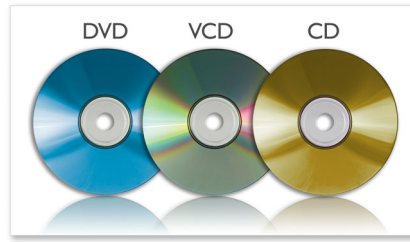

PHILIPS

Highlights

MP3-CD, CD and CD-RW playback

MP3 is a revolutionary compression technology by which large digital music files can be made up to 10 times smaller without radically degrading their audio quality. A single CD can store up to 10 hours of music.

View JPEG from picture disc

Play JPEG photos that are saved on your disc. Relive your favorite moments with family and friends anytime you want!

DVD, DVD+/-RW, (S)VCD, CD

The Philips Portable DVD player is compatible with most DVD and CD discs available in the market. DVD, DVD+/-R, DVD+/-RW, (S)VCD, and CD – all of them can play on the DVD player. DVD+/-R is a shorthand term for a DVD drive that can accept both of the common recordable DVD formats. Likewise, DVD+/-RW handles both common rewritable disc types.