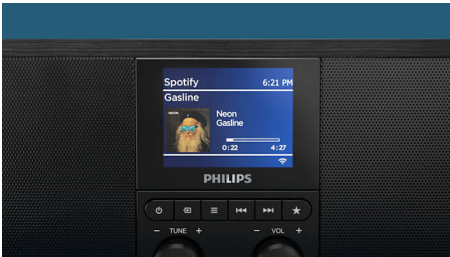

PHILIPS

Internet Radio
DAB+ Spotify connect, Bluetooth®, with wireless phone charger

Highlights

Internet radio

This Internet radio is your ticket to thousands of global stations broadcasting every conceivable kind of programme. The digital tuner delivers crystal-clear reception and you can set up to 20 presets for your favourite Internet, DAB+ or FM stations.

Easy streaming. Epic listening

Streaming from Spotify? This Bluetooth Internet radio boasts Spotify Connect. Use your mobile as a remote control while the radio streams Spotify's best-quality signal—directly from the Spotify servers. You can also stream from other music services via your mobile device.

Wireless Qi charging pad

A wireless Qi charging pad sits on top of the radio. For older-style phones, there's a USB charging port. There's a large, clear digital time display and key controls are located on the front panel.

Sleek looks

The matte-black wooden cabinet surrounds a large, high-gloss colour display and a black metal speaker grille. The display shows album art and song information from Spotify Connect and station logos when you use Internet radio or DAB.