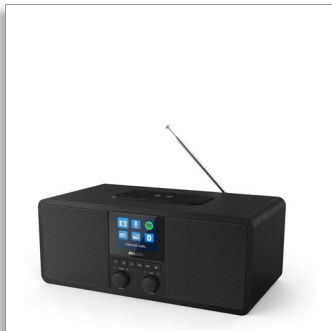

Philips
Internet Radio

DAB+

Spotify connect
Bluetooth®
with wireless phone charger

TAR8805

More to love

Whatever you love, you'll find it with ease on this Philips Internet radio. As well as Internet, DAB+ and FM tuning, you also get Spotify Connect compatibility and Bluetooth streaming. Charge your mobile on the wireless Qi charging pad.

Feature-packed DAB+ Internet radio

- Internet radio. Thousands of stations at your fingertips
- Bluetooth. Stream, music, podcasts and more
- DAB+/FM radio. Digital tuning with up to 20 presets
- Wireless Qi charging pad. USB port
- Spotify Connect. Use a mobile device as a Spotify remote

Day and night

- DC-in. Mains powered
- Dimensions: 268 x 159 x 114 mm
- Dual alarms and sleep timer
- Sleek looks. Large 2.4" colour display

Hear what you love

- Bass-reflex port. Full, powerful low tones
- 2 x 3" full-range drivers. Clear, detailed sound

Sleek looks

The matte-black wooden cabinet surrounds a large, high-gloss colour display and a black metal speaker grille. The display shows album art and song information from Spotify Connect and station logos when you use Internet radio or DAB.