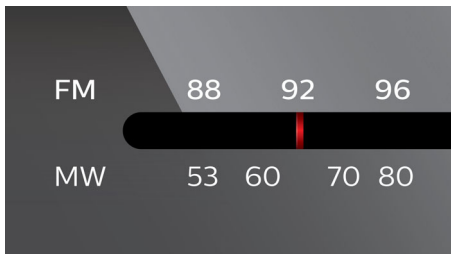

Rich and clear sound

- Dynamic Bass Boost for deep and dramatic sound

PHILIPS

Highlights

Play MP3-CD, CD and CD-R/RW

MP3 stands for "MPEG 1 Audio layer-7.6 cm (3")". MP3 is a revolutionary compression technology by which large digital music files can be made up to 10 times smaller without radically degrading their audio quality. MP3 has become the standard audio compression format used on the world wide web, allowing quick and easy audio file transfer.

FM/MW tuner

FM/MW (AM) stereo tuner

CD Shuffle/Repeat

The "Shuffle/Repeat" function helps you to get rid of the boredom of hearing your music played in the

same order all the time. After loading your favorite songs to the player, all you have to do is to select one of the modes - "Shuffle" or "Repeat" for your tunes to be played in different modes order. Enjoy the different and unique music experience every time you hook up to your player.