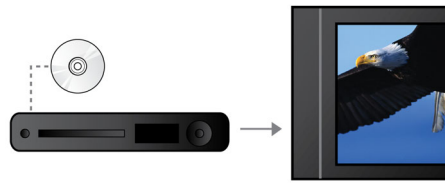

Bring audio and video to life

- 5.1 channel audio output for surround sound
- Progressive Scan component video for optimized image quality
- 12-bit/108MHz video processing for sharp and natural images
- Screen Fit for optimal viewing every time

Easy to use

- One-touch MP3 creation directly from CDs onto USB sticks

PHILIPS

Highlights

USB Media Link

The Universal Serial Bus or USB is a protocol standard that is conveniently used to link PCs, peripherals and consumer electronic equipment. With USB Media Link, all you have to do is plug in your USB device, select the movie, music or photo and play away.

5.1 channel audio output

5.1 channel audio output for surround sound

Plays it all

Play virtually any disc you want - whether they be CDs, (S)VCDs, DVDs, DVD+R, DVD-R, DVD+RW or DVD-RW. Experience unbeatable flexibility and the convenience of playing all your discs on one device.

Progressive Scan

Progressive Scan doubles the vertical resolution of the image resulting in a noticeably sharper picture. Instead of sending a field comprising the odd lines to the screen first, followed by the field with the even lines, both fields are written at one time. A full image is created instantaneously, using the maximum resolution. At such a speed, your eye perceives a sharper picture with no line structure.