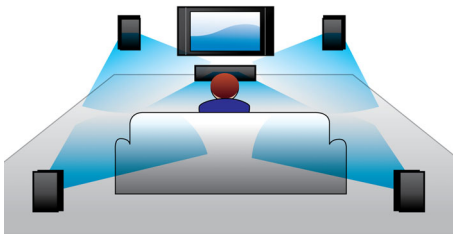

Easy to use

- One-touch MP3 creation directly from CDs onto USB sticks

PHILIPS

Highlights

USB Media Link

The Universal Serial Bus or USB is a protocol standard that is conveniently used to link PCs, peripherals and consumer electronic equipment. With USB Media Link, all you have to do is plug in your USB device, select the movie, music or photo and play away.

5.1 channel audio output

5.1 channel audio output for surround sound

Plays it all

Play virtually any disc you want - whether they be CDs, (S)VCDs, DVDs, DVD+R, DVD-R, DVD+RW or DVD-RW. Experience unbeatable flexibility and the convenience of playing all your discs on one device.

Progressive Scan

Progressive Scan doubles the vertical resolution of the image resulting in a noticeably sharper picture. Instead of sending a field comprising the odd lines to the screen first, followed by the field with the even lines, both fields are written at one time. A full image is created instantaneously, using the maximum resolution. At such a speed, your eye perceives a sharper picture with no line structure.

Screen Fit

Whatever you're watching, and on any TV, Screen Fit ensures that the picture fills the whole screen. Annoying black bars on the top and bottom are eliminated, without any tedious manual adjustments to make. Simply press the Screen Fit button, choose the format and enjoy your movie in full-screen