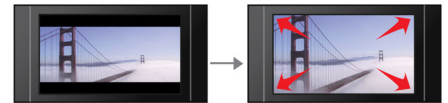

Progressive Scan

Progressive Scan doubles the vertical resolution of the image resulting in a noticeably sharper picture. Instead of sending a field comprising the odd lines to the screen first, followed by the field with the even lines, both fields are written at one time. A full image is created instantaneously, using the maximum resolution. At such a speed, your eye perceives a sharper picture with no line structure.

Screen Fit

Whatever you're watching, and on any TV, Screen Fit ensures that the picture fills the whole screen. Annoying black bars on the top and bottom are eliminated, without any tedious manual adjustments to make. Simply press the Screen Fit button, choose the format and enjoy your movie in full-screen