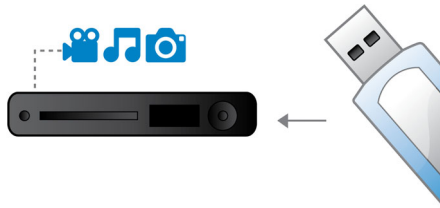

Bring audio and video to life

- 5.1 channel audio output for surround sound
- Progressive Scan component video for optimized image quality
- 12-bit/108MHz video processing for sharp and natural images
- Screen Fit for optimal viewing every time

Easy to use

- One-touch MP3 creation directly from CDs onto USB sticks

PHILIPS

Highlights

USB Media Link

The Universal Serial Bus or USB is a protocol standard that is conveniently used to link PCs, peripherals and consumer electronic equipment. With USB Media Link, all you have to do is plug in your USB device, select the movie, music or photo and play away.

Progressive Scan

Progressive Scan doubles the vertical resolution of the image resulting in a noticeably sharper picture. Instead of sending a field comprising the odd lines to the screen first, followed by the field with the even lines, both fields are written at one time. A full image is created instantaneously, using the maximum resolution. At such a speed, your eye perceives a sharper picture with no line structure.