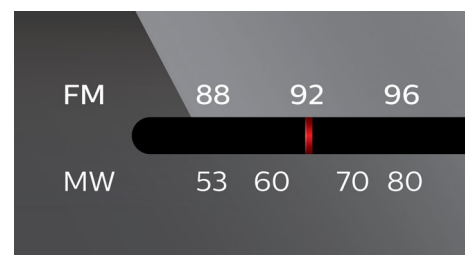

FM/MW tuner

FM/MW (AM) stereo tuner