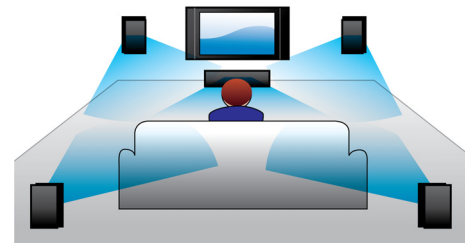

Built-in WiFi

Thanks to built-in WiFi, by simply connecting your home theater directly to your home network, you can experience a rich selection of popular online services. You can enjoy some

of the best websites offering movies, pictures, infotainment and other online contents tailored to fit your TV screen.

Bluetooth wireless streaming

Bluetooth wireless music streaming from your music devices

Dolby TrueHD and DTS-HD

Dolby TrueHD and DTS-HD Master Audio Essential deliver the finest sound from your Blu-ray Discs. Audio reproduced is virtually indistinguishable from the studio master, so you hear what the creators intended for you to hear. Dolby TrueHD and DTS-HD Master Audio Essential complete your high definition entertainment experience.