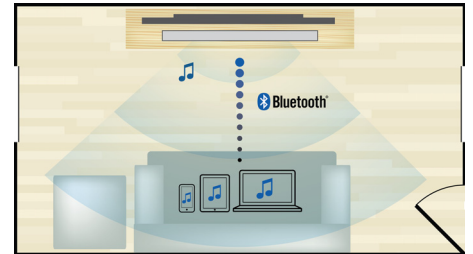

Play & charge your iPod/iPhone

Enjoy your favorite music while charging your iPod/iPhone! Simply connect your iPod/iPhone with its USB cable to the USB port of the Home Theater System. It charges your iPod/iPhone while it plays so you can enjoy your music and not have to worry about your Apple device battery running out.

Built-in WiFi

Thanks to built-in WiFi, by simply connecting your home theater directly to your home network, you can experience a rich selection of popular online services. You can enjoy some

of the best websites offering movies, pictures, infotainment and other online contents tailored to fit your TV screen.

Bluetooth wireless streaming

Bluetooth wireless music streaming from your music devices

Dolby TrueHD and DTS-HD

Dolby TrueHD and DTS-HD Master Audio Essential deliver the finest sound from your Blu-ray Discs. Audio reproduced is virtually indistinguishable from the studio master, so you hear what the creators intended for you to hear. Dolby TrueHD and DTS-HD Master Audio Essential complete your high definition entertainment experience.