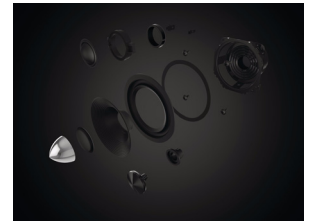

Philips
5.1 3D Blu-ray Home
theater

Crystal Clear Sound

Built-in Wi-Fi & Bluetooth®
HDMI hub & iPod/iPhone via USB
1000W

HTB5570D

True cinematic experience with Crystal Clear Sound

Obsessed with Sound

Enrich music and movies, with this Philips home theater . With a 15mm soft-dome, horn-loaded tweeter, audio has never sounded more distortion-free. With a powerful 3 x stronger "Ribbed" Bass Reflex system for ultra-lifelike low notes.