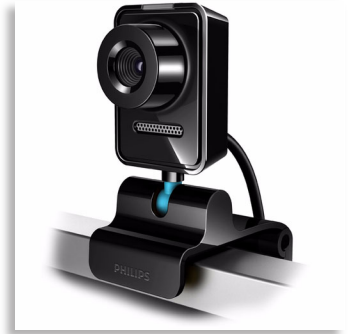

Philips
PC webcam

SPZ3000

Keep in touch

With enhanced 1.3 megapixel video and photo, face tracking, 3 x digital zoom for close-ups and snapshot button for instant photos, all you need to do is just plug it in and then chat! The universal clamp fits desktop, notebook and screen.

Raising the bar for Internet communications

- Enhanced 1.3 megapixels for greater image clarity
- Never miss a smile with face tracking
- 3 x digital zoom for close-ups
- Smooth video with 30 frames per second

Really easy

- Simple plug-and-chat for quick connection
- Snapshot button for instant photos
- Rotating joint lets you aim wherever you want
- Universal webcam clamp for desktop, notebook or screen
- Camera head folds to front for easy storage

Universal webcam clamp

The universal clamp makes it easy to sit or mount the webcam securely on top of any desktop computer, notebook or LCD screen. The design is especially secure and the webcam won't move or fall when you're in the middle of a conversation.