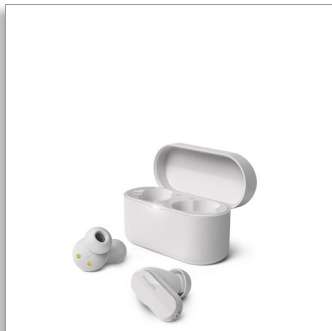

### Natural sound

Noise Canceling  
Clearer calls on the go  
Bluetooth LE Audio

TAT3508WT